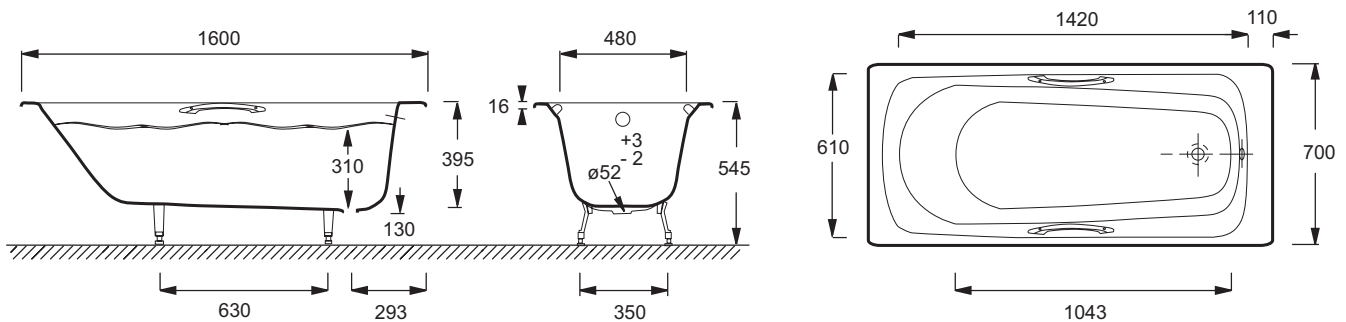

E2935

Collection: MELANIE

Finish*:

00 - White

Main features:

Features

- DIMENSIONS: 160 x 70 x 39.50 cm
- MATERIAL: Cast iron
- VOLUME (L): 139/69
- WASTE DIAMETER: 5.2 cm
- WASTE : Not supplied
- OPTIONAL COORDINATING BATHTHSCREEN: Yes
- BATH WELL WIDTH: 40 cm
- CAN BE EQUIPPED WITH A WHIRLPOOL SYSTEM: No
- BOTTOM DIMENSIONS: 80 x 40 cm
- WEIGHT: 91 kg
- INSTALLATION TYPE: Drop-in
- SHAPE: Rectangular
- STEP: Not supplied
- OPTIONAL COORDINATING PANEL: No
- BATH WELL LENGTH: 80 cm
- TWO-PERSON BATH: No
- GUARANTEE: 25 years
- Drilled for handgrips

Consumer benefits

- COMFORT: Uses less water

Required products

- E6D015: Extra-slim waste with overflow
- E70174: Pop-up waste
- E6D159: Waste
- E75114
- E70174
- E6D159

Optional products

- E4930: 2-panel bathscreen
- E4932: Single-panel bathscreen
- E4931: 2-panel bathscreen
- E6D042
- E4933
- E4113
- E4930
- E4932
- E4931

Technical drawing

Product Specification: Cast iron bath 160 x 70 cm. E2935. Collection: MELANIE. DIMENSIONS: 160 x 70 x 39.50 cm. WEIGHT: 91 kg. MATERIAL: Cast iron. INSTALLATION TYPE: Drop-in. VOLUME (L): 139/69. SHAPE: Rectangular. WASTE DIAMETER: 5.2 cm. STEP: Not supplied. WASTE : Not supplied. OPTIONAL COORDINATING PANEL: No. OPTIONAL COORDINATING BATHTHSCREEN: Yes. BATH WELL LENGTH: 80 cm. BATH WELL WIDTH: 40 cm. TWO-PERSON BATH: No. CAN BE EQUIPPED WITH A WHIRLPOOL SYSTEM: No. GUARANTEE: 25 years. BOTTOM DIMENSIONS: 80 x 40 cm. Drilled for handgrips.