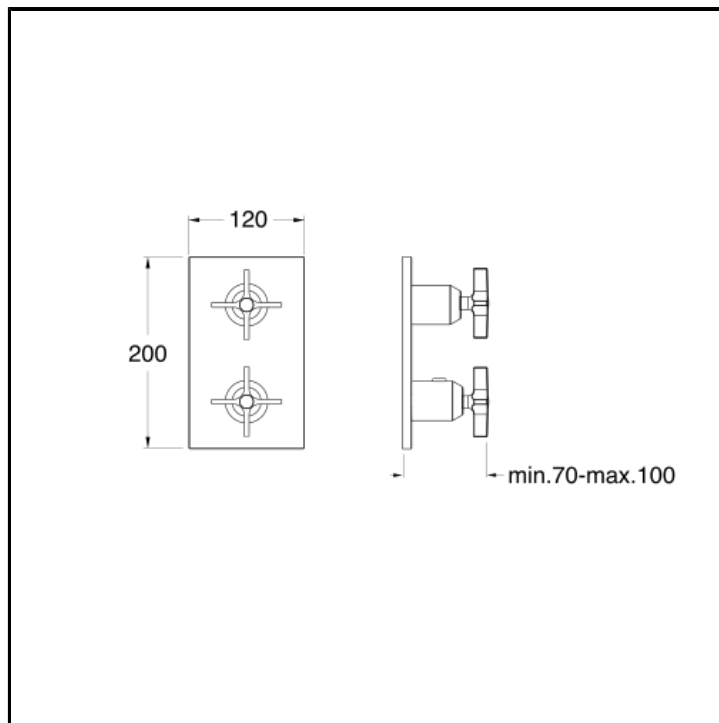

Thermostatic shower/bath mixer external parts for CRICS800 with 2 outlet shut-off valve and metal plate

FINITURE

-  Chrome
-  Brushed black chrome
-  Brushed metallic
-  Yellow gold oro
-  PVD polished rose gold
-  PVD brushed rose gold