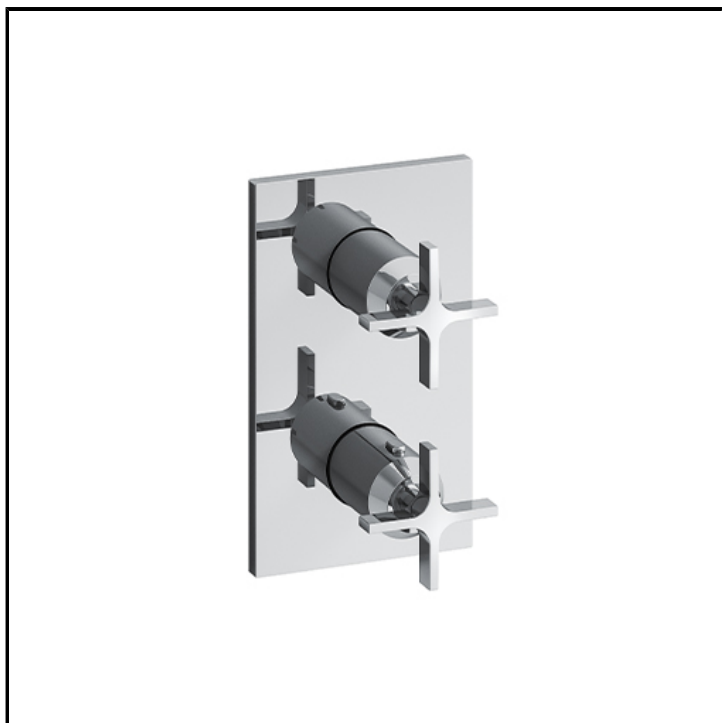

Thermostatic shower/bath mixer external parts for CRICS800 with 2 outlet shut-off valve and metal plate

FINITURE

-  Chrome
-  Brushed black chrome
-  Brushed metallic
-  Yellow gold oro
-  PVD polished rose gold
-  PVD brushed rose gold

INSTALLATION

- Wall

TPOLOGY

-
-

ENVIRONMENT

- Bathroom