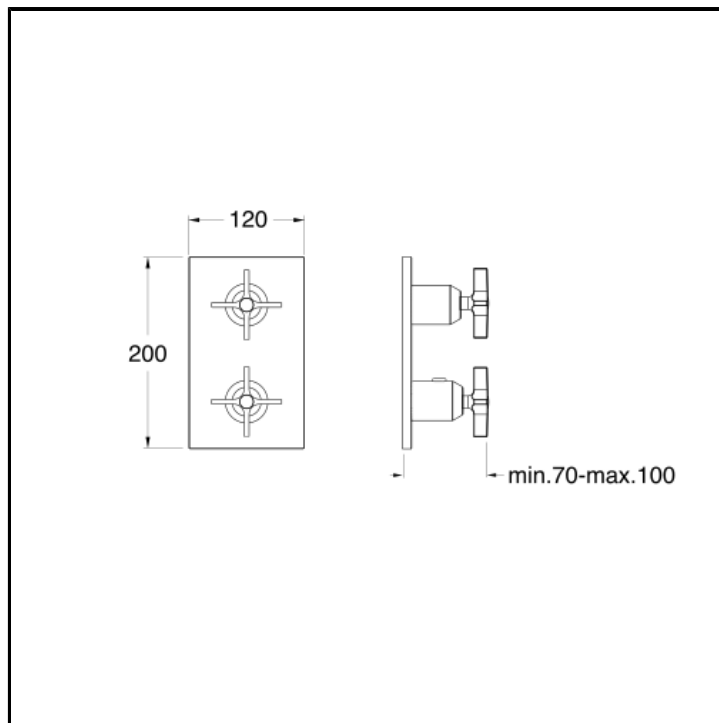

Thermostatic shower/bath mixer external parts for CRICS800 with 3 outlet shut-off valve and metal plate

FINITURE

-  Chrome
-  Brushed black chrome
-  Brushed metallic
-  Yellow gold oro
-  PVD polished rose gold
-  PVD brushed rose gold