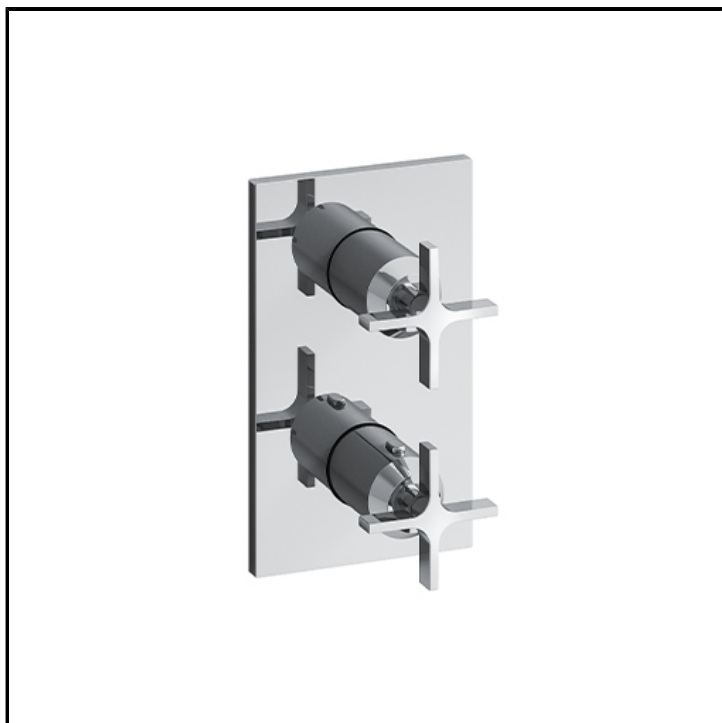

Thermostatic shower/bath mixer external parts for CRICS800 with 3 outlet shut-off valve and metal plate

FINITURE

-  Chrome
-  Brushed black chrome
-  Brushed metallic
-  Yellow gold oro
-  PVD polished rose gold
-  PVD brushed rose gold

INSTALLATION

- Wall

TPOLOGY

-
-

ENVIRONMENT

- Bathroom