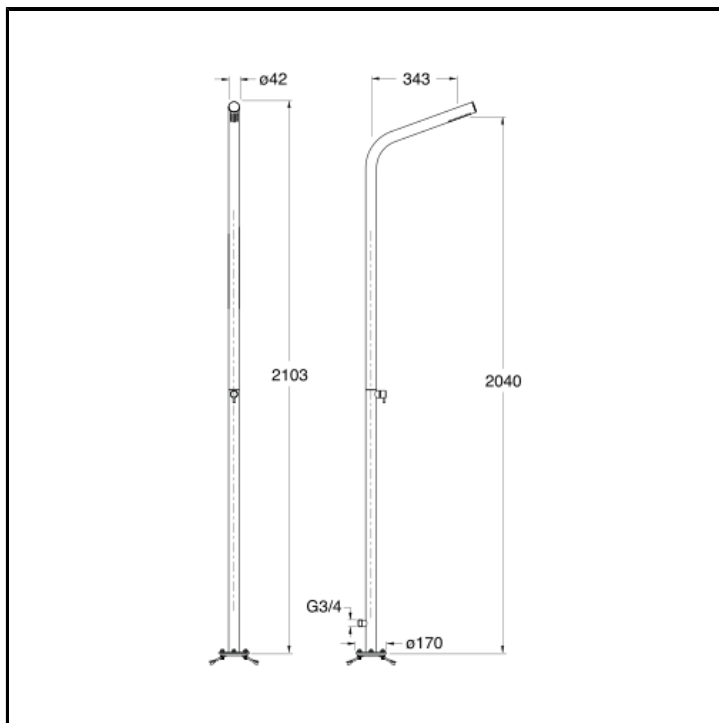

Outdoor/indoor floor mounted shower column with one-water stopcock, ground fixing system and external water supply

FINITURE

 Brushed stainless steel AISI

CHARACTERISTICS

- Multifunction column

FEATURES (MODEL NAME SIDE)

- Ø 42 mm

COMMAND

- Thermostatic

INSTALLATION

- Floor

TPOLOGY

-

ENVIRONMENT