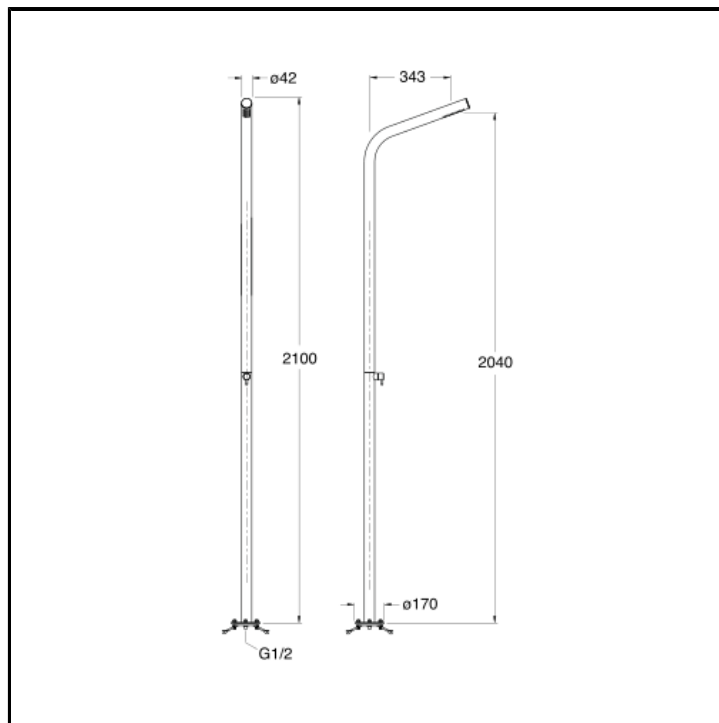

Outdoor/indoor floor mounted shower column with one-water stopcock, ground fixing and water supply system, and antifreeze emptying water system

## FEATURES (MODEL NAME SIDE)

- Ø 42 mm