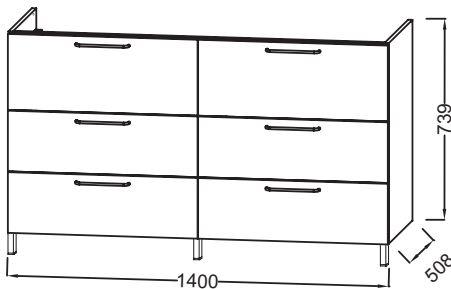

E10 - Mèlaminé
Chêne Québec

N18 - Mèlaminé
brillant Blanc

E52 - Mèlaminé
Chêne tabac

NR4 - Mèlaminé
Marbre blanc

M90 - Mèlaminé
Noir mat

Main features:

Features

- DIMENSIONS: 140 x 50.80 x 73.90 cm
- MATERIAL: Lacquer or melamine
- NORMS AND REGULATION: NF
- VERSION: Bronze handle
- HANDLE : Attached wire handle
- FIXING: Installer selects fixings set according to wall support

- WEIGHT: 78.2 kg
- INSTALLATION TYPE: Wall-hung
- STORAGE TYPE: Drawer
- PRODUCT INCLUDED: Feet
- INSIDE FINISH: Grey
- ADDITIONAL INFORMATION: tap, vanity top/basin and fixings set not included

Consumer benefits

Technical drawing

Product Specification: Base unit for vanity top 140 cm, 6 drawers, bronze wire handles. EB2536-R7. Collection: ODÉON RIVE GAUCHE. DIMENSIONS: 140 x 50.80 x 73.90 cm. WEIGHT: 78.2 kg. MATERIAL: Lacquer or melamine. INSTALLATION TYPE: Wall-hung. NORMS AND REGULATION: NF. STORAGE TYPE: Drawer. VERSION: Bronze handle. PRODUCT INCLUDED: Feet. HANDLE : Attached wire handle. INSIDE FINISH: Grey. FIXING: Installer selects fixings set according to wall support. ADDITIONAL INFORMATION: tap, vanity top/basin and fixings set not included.