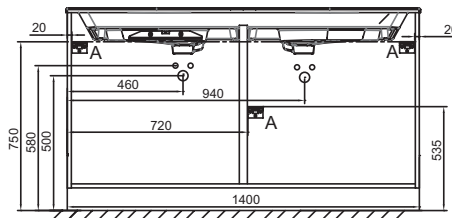

E10 - Mèlaminé
Chêne Québec

N18 - Mèlaminé
brillant Blanc

E52 - Mèlaminé
Chêne tabac

NR4 - Mèlaminé
Marbre blanc

M90 - Mèlaminé
Noir mat

Main features:

Features

- DIMENSIONS: 140 x 50.80 x 73.90 cm
- MATERIAL: Lacquer or melamine
- NORMS AND REGULATION: NF
- VERSION: Bronze handle
- HANDLE : Attached wire handle
- FIXING: Installer selects fixings set according to wall support

- WEIGHT: 78.2 kg
- INSTALLATION TYPE: Wall-hung
- STORAGE TYPE: Drawer
- PRODUCT INCLUDED: Feet
- INSIDE FINISH: Grey
- ADDITIONAL INFORMATION: tap, vanity top/basin and fixings set not included

Consumer benefits

Technical drawing

Product Specification: Base unit for vanity top 140 cm, 6 drawers, bronze wire handles. EB2536-R7. Collection: ODÉON RIVE GAUCHE. DIMENSIONS: 140 x 50.80 x 73.90 cm. WEIGHT: 78.2 kg. MATERIAL: Lacquer or melamine. INSTALLATION TYPE: Wall-hung. NORMS AND REGULATION: NF. STORAGE TYPE: Drawer. VERSION: Bronze handle. PRODUCT INCLUDED: Feet. HANDLE : Attached wire handle. INSIDE FINISH: Grey. FIXING: Installer selects fixings set according to wall support. ADDITIONAL INFORMATION: tap, vanity top/basin and fixings set not included.