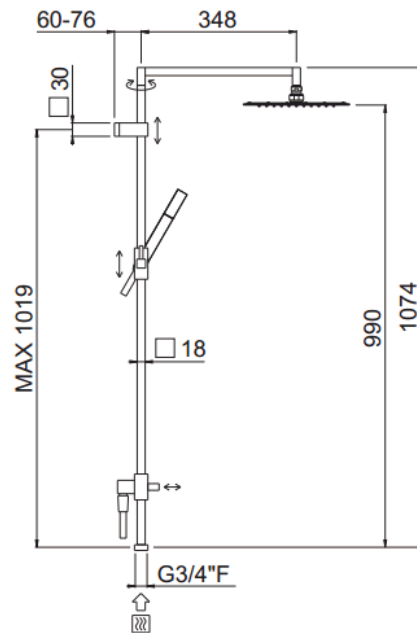

Extreme 3/4" connection

Extreme 3/4" connection, Extreme shower head
30450-CR

TECHNICAL INFORMATION

Turning square shower column with adjustable mounting with articulated shower holder, 3/4 connection, adjustable upper holder and diverter. Non-liming square shower head 190x190 in brass/stainless steel. Brass non-liming one jet square shower. PVC smooth double anti-torsion flexible hose cm 150. CHROME

Flow rate:

? Doccia o soffione?

PICTURE

SPARE PARTS

FEATURES

Rain jet

Non-liming

double anti-torsion

adjustable column

TECHNICAL DRAWING

FINISHINGS