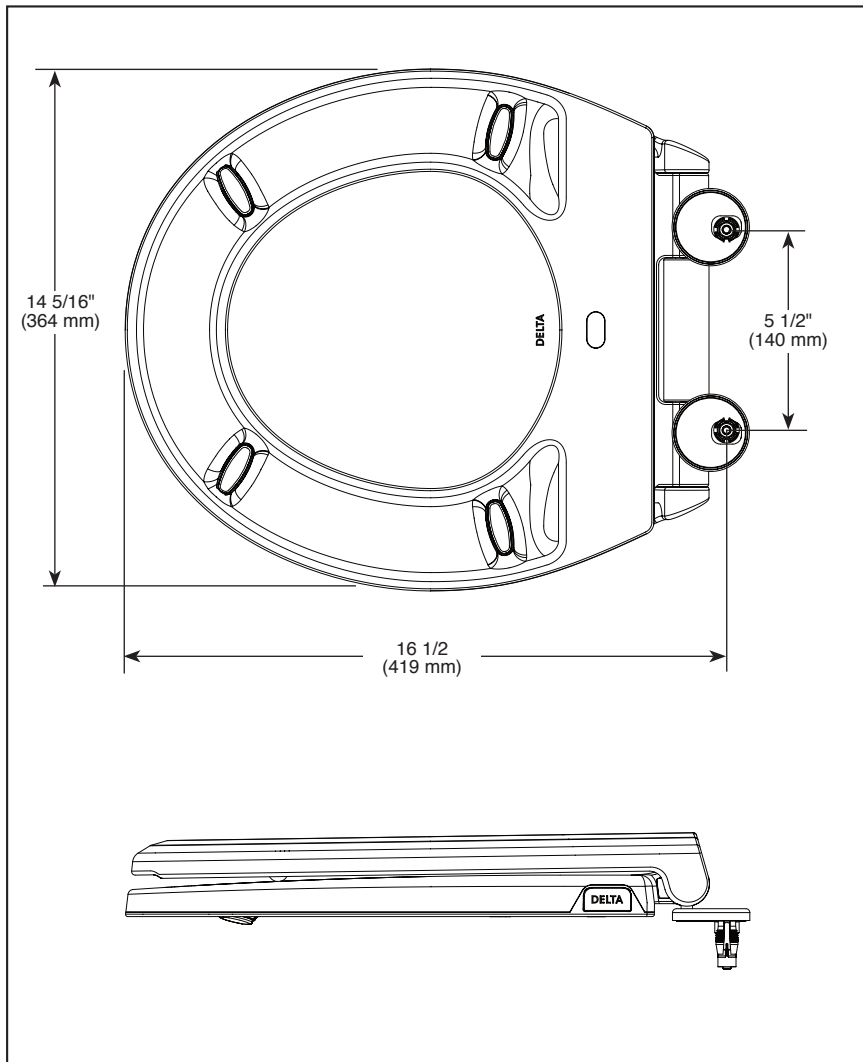

803902N▲

Submitted Model No.: _____

Specific Features: _____

▲ Designate Proper Finish Suffix

NIGHTLIGHT TOILET SEAT

■ Sanborne® Collection

FEATURES:

- Integrated night light illuminates bowl
- Automatic 9-hour timer
- Slow-Close lid and ring prevents slamming
- Quick-Release seat for removal during cleaning
- NoSlip™ bumpers keep seat from shifting
- Fast and secure top-down installation
- Universal fit on most round front bowls (~1/2" adjustability)
- Solid construction with added weight for durability

STANDARD SPECIFICATIONS

- Round front shape
- Battery operated (4 AA's)
- Up to 6 months of battery life
- 5 1/2" (140 mm) seat mounting holes

WARRANTY

- One year warranty on toilet seats

COMPLIES WITH:

- IAPMO / ANSI Z 124.5