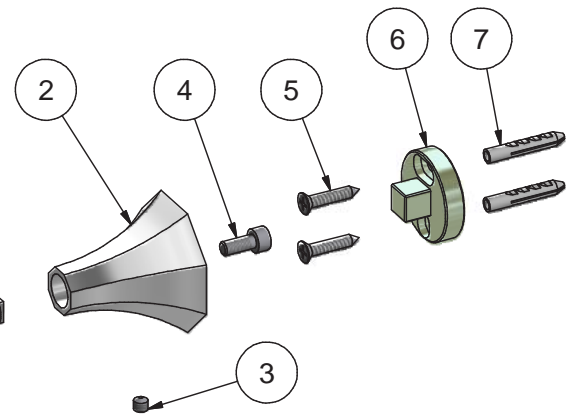

# IB RUBINETTI

Parts list			
ELEM	CODE	DESCRIPTION	QT
1	AC0010606	Rod Ø12 L450	1
2	AQ0010640	Wall attachment 46.5 H45	2
3	AQ0001100	Grubscrew M5x5	2
4	AQ0010630	Inox screw M6x12	2
5	AQ0010626	Inox screw 4.5x50	4
6	AC0011886	Fixing piece Ø32.7 H17.5	2
7	AQ0010660	Rawplug Ø8	4