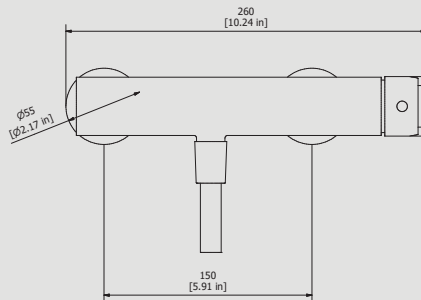

### TW350

Description

**Wall mounted shower mixer**

Box Dimensions

**340 x 180 x 70 mm**

Weight

**2.2 kg**

Finishes

Dimensions

Cartridge

**Ø35 ceramic cartridge**

Threaded fitting

**G1/2" male**

Aerator

Flow Rate (+/-10%)

**1 BAR  
6 l/min**