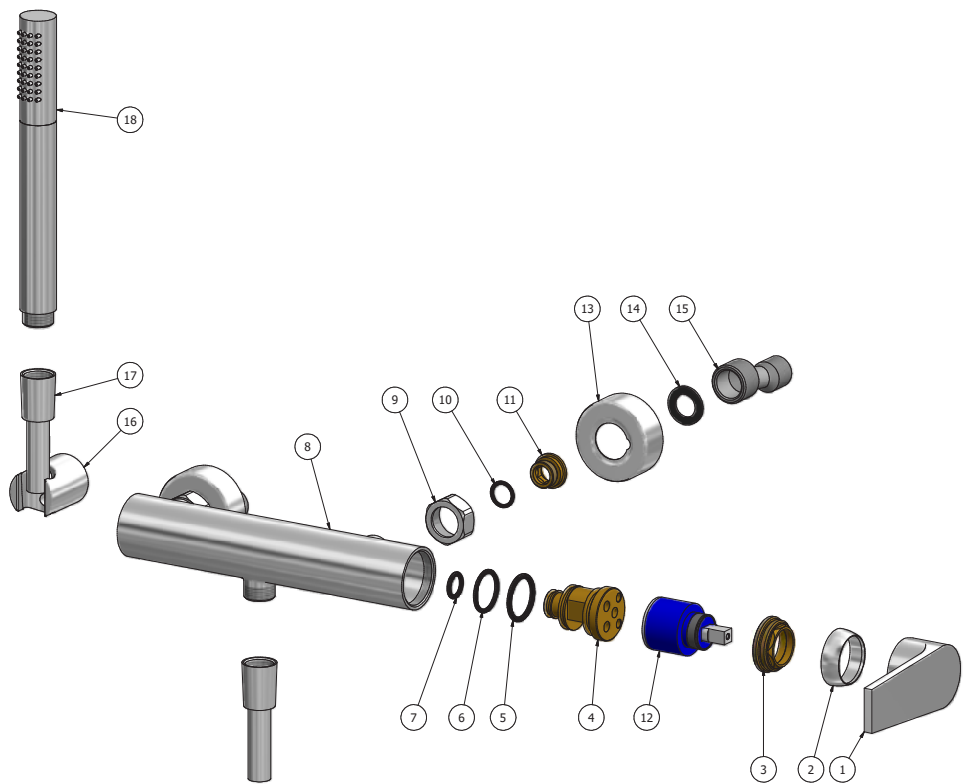

Dimensions

Cartridge

**Ø35 ceramic cartridge**

Threaded fitting

**G1/2" male**

Aerator

Flow Rate (+/-10%)

**1 BAR  
6 l/min**

**2 BAR  
12 l/min**

**3 BAR  
16 l/min**

Production

**Main body is a single casted pieces**

Material

**BRASS**  
According to CuZn35Pb2Al-B (CB752S)  
Max Lead content: 1.36%

# IB RUBINETTI

ELENCO PARTI			
EL	CODICE	DESCRIZIONE	QT
1	AQ0013694	Complete handle with inox screw and plug	1
2	AQ0013676	Cartridge fixing nut chromed cover M32x1.5	1
3	AQ0013677	Cartridge fixing nut M32x1.5	1
4	AQ0013678	Insert for cartridge H46.6	1
5	AQ0013679	OR 26x3 NBR 70 SH	1
6	AQ0013680	OR 24x2.5 NBR 70 SH	1
7	AQ0013681	OR 13x2.5 NBR 70 SH	1
8	CC0002218	Shower body	1
9	AQ0013682	Nut G3/4"	2
10	AQ0001390	OR 14x2 NBR 70 SH	2
11	AQ0013683	Seal M18x1 sx	2
12	AQ0004095	Ceramic cartridge Ø35 Wout/D K 35 A	1
13	AQ0013685	Rosette Ø55 H21	2
14	AQ0001600	Gasket 24x16x2 G3/4"	2
15	AQ0013686	Eccentric nut G3/4" G1/2"	2
16	AQ0013670	Handshower support with fisher	1
17	AQ0010066	Cromolux hose L150	1
18	AQ0013557	Onair hand shower	1