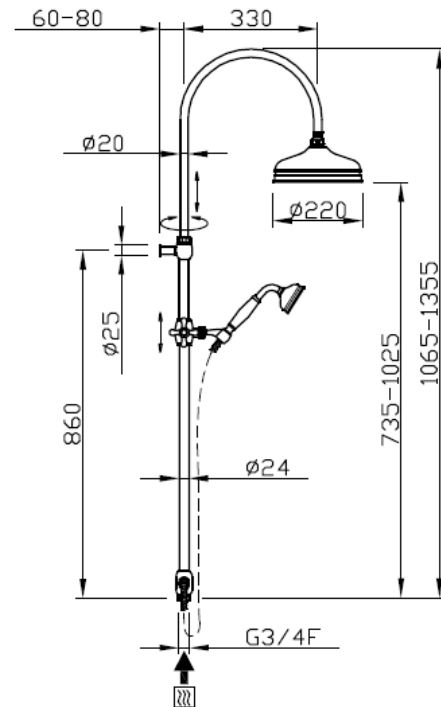

Telescopic colonial 3/4" connection

Telescopic colonial 3/4" connection
30025-VO

TECHNICAL INFORMATION

Traditional telescopic and turning shower column with adjustable mounting with articulated shower holder, diverter and 3/4 connection. Ø270 non-liming inspectable and serviceable traditional shower head in brass/stainless steel. Brass inspectable and serviceable traditional one jet shower. Brass double spiral flexible hose cm 150. OLD BRASS

Flow rate:

? Doccia o soffione?

PICTURE

SPARE PARTS

FEATURES

Rain jet

Non-liming

adjustable telescopic shower column

TECHNICAL DRAWING

FINISHINGS