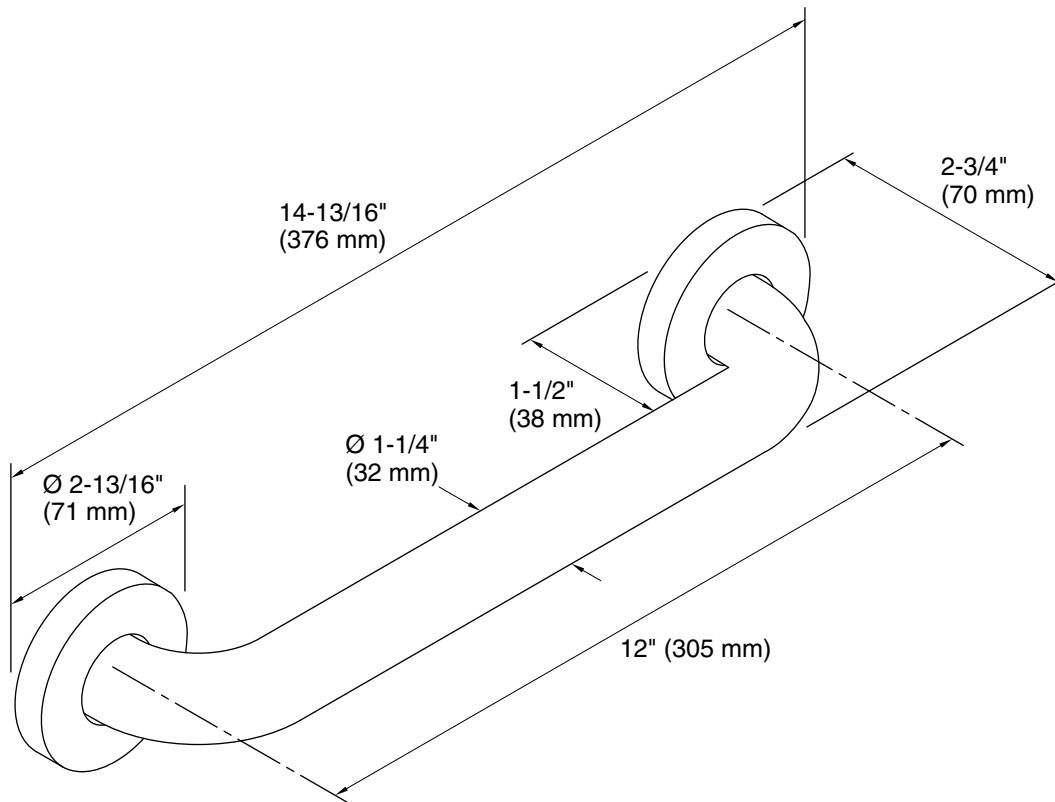

Technical Information

All product dimensions are nominal.

Material: Metal

Notes

Measure your actual product for roughing-in details.

WARNING: Risk of personal injury. The wall plates on the grab bar must be mounted to a brace between the wall studs. This will ensure that the weight of the user is adequately supported.