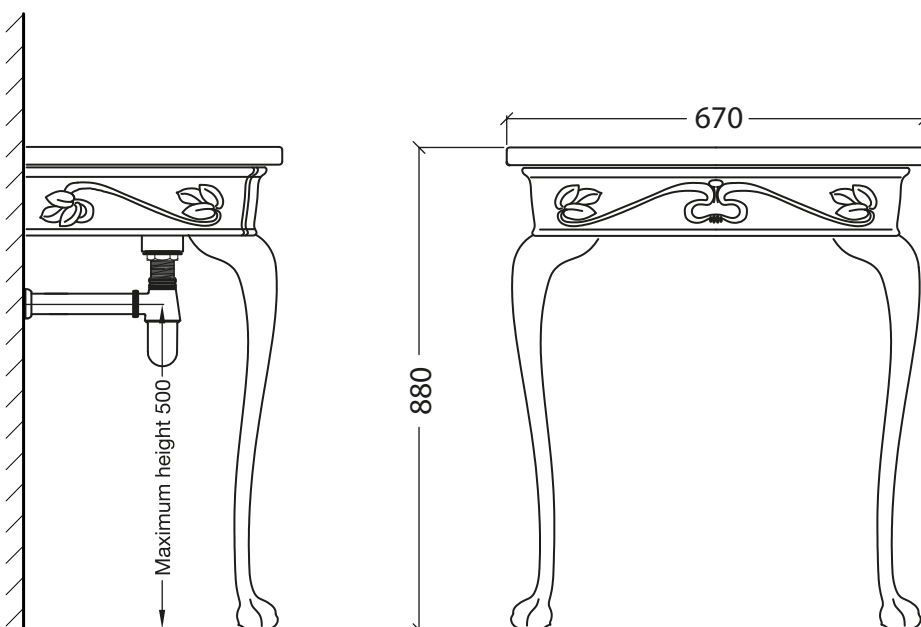

Catchpole & Rye

Saracens Dairy,
Pluckley,
Kent. U.K.
TN27 0SA.
TEL: +44 (0)1233 840840
EMAIL: info@catchpoleandrye.com

Product Range:
Basins and Washstands

Product Name:
The Nouveau Washstand

DIMENSIONAL DATA SHEET DATE: FEBRURAY 2019

NOTES:
DIMENSIONS IN MILLIMETRES.
WHILST EVERY EFFORT IS MADE TO ENSURE THE ACCURACY OF THESE DATA SHEETS THEY ARE SUBJECT
TO CHANGE WITHOUT NOTICE AS PART OF THE COMPANY'S PRODUCT DEVELOPMENT PROCESS.