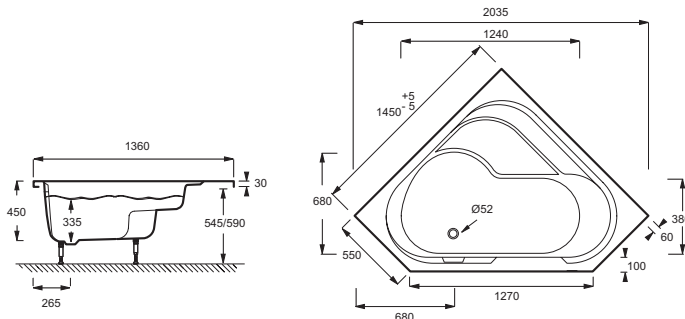

Technical drawing

Product Specification: Shower-bath 145 x 145 cm, LH, E6222. Collection: BAIN-DOUCHE. DIMENSIONS: 145 x 145 x 45 cm. WEIGHT: 26 kg. MATERIAL: Acrylic. INSTALLATION TYPE: Corner. VOLUME (L): 270/200. SHAPE: Corner. FOOT HEIGHT: 95/140. WASTE DIAMETER: 5.2 cm. VERSION: Gauche. FEET: Supplied. STEP: Not supplied. WASTE : Not supplied. OPTIONAL COORDINATING BATHTHSCREEN: Yes. BATH WELL LENGTH: 127 cm. BATH WELL WIDTH: 65 cm. TWO-PERSON BATH: No. CAN BE EQUIPPED WITH A WHIRLPOOL SYSTEM: No. GUARANTEE: 10 years. BOTTOM DIMENSIONS: 127 x 65 cm.