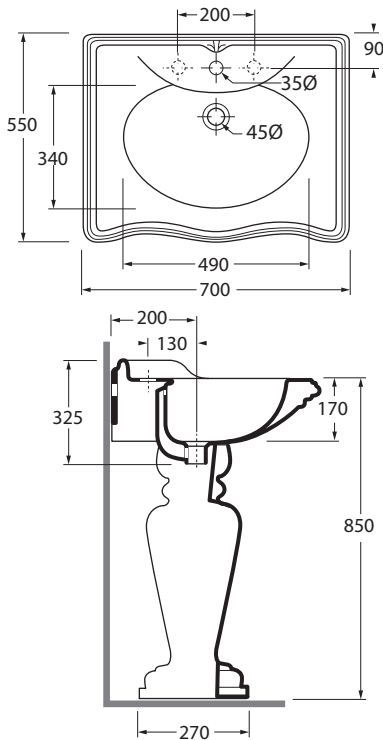

scala/scale 1:20 dimensioni/dimensions in mm

Complementi/complements:

: Codice
: code

Piletta automatica con troppo pieno
Automatic waste system with over flow

PILTR

kg 0,5

TECHNICAL SHEET n°: 01	DESIGNER: OFFICINA AZZURRA	CODE: JULA07055TOM	Azzurra sanitari in ceramica S.p.a. via Civita Castellana snc 01030 Castel S.Elia (VT) - ITALY Tel.+39.0761 518155 Fax.+39.0761 514560	
SHEET FORMAT: A4	ISO	REVISION: 02	SCALE: 1:20	DATE: 26/07/2019
REGULATIONS: CE EN 14688 / EN31 / Dop-14688 *				
All the measurements respect the tolerances provided by the "AZZURRA QUALITY GUIDELINES".				

* Regulations here shown are exclusively referred to ceramic items