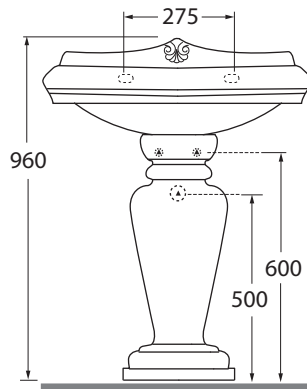

scala/scale 1:20 dimensioni/dimensions in mm

Complementi/complements:

: Codice
: code

Piletta automatica con troppo pieno
Automatic waste system with over flow

PILTR

kg 0,5

TECHNICAL SHEET n°: 01	DESIGNER: OFFICINA AZZURRA	CODE: JULA07055TOM	Azzurra sanitari in ceramica S.p.a. via Civita Castellana snc 01030 Castel S.Elia (VT) - ITALY Tel.+39.0761 518155 Fax.+39.0761 514560	
SHEET FORMAT: A4	ISO	REVISION: 02	SCALE: 1:20	DATE: 26/07/2019
REGULATIONS: CE EN 14688 / EN31 / Dop-14688 *				
All the measurements respect the tolerances provided by the "AZZURRA QUALITY GUIDELINES".				

* Regulations here shown are exclusively referred to ceramic items