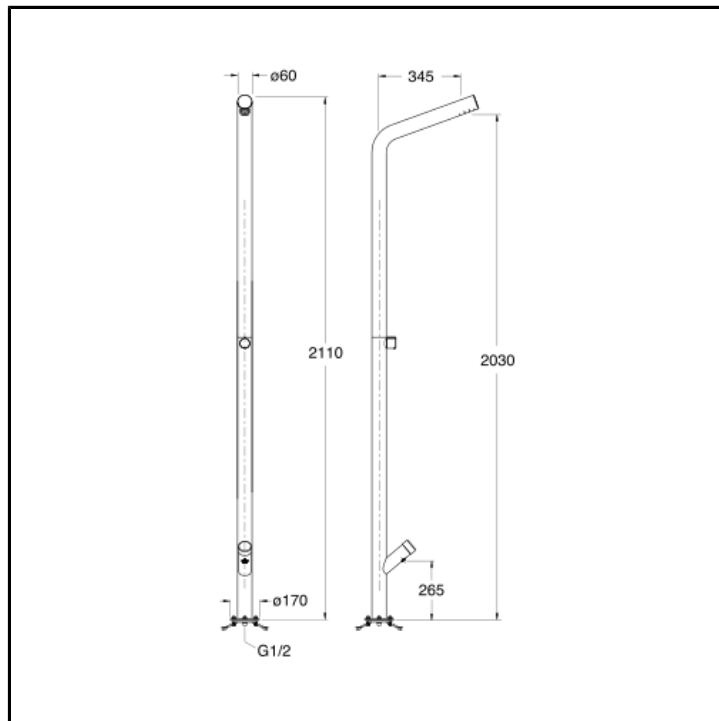

Outdoor/indoor floor mounted shower column with one-water self-closing tap, feet washer self-closing jet, ground fixing and water supply system, and antifreeze emptying water system

FINITURE

 Brushed stainless steel AISI

CHARACTERISTICS

- Multifunction column

FEATURES (MODEL NAME SIDE)

- Ø 60 mm

COMMAND

- Temporized

INSTALLATION

- Floor