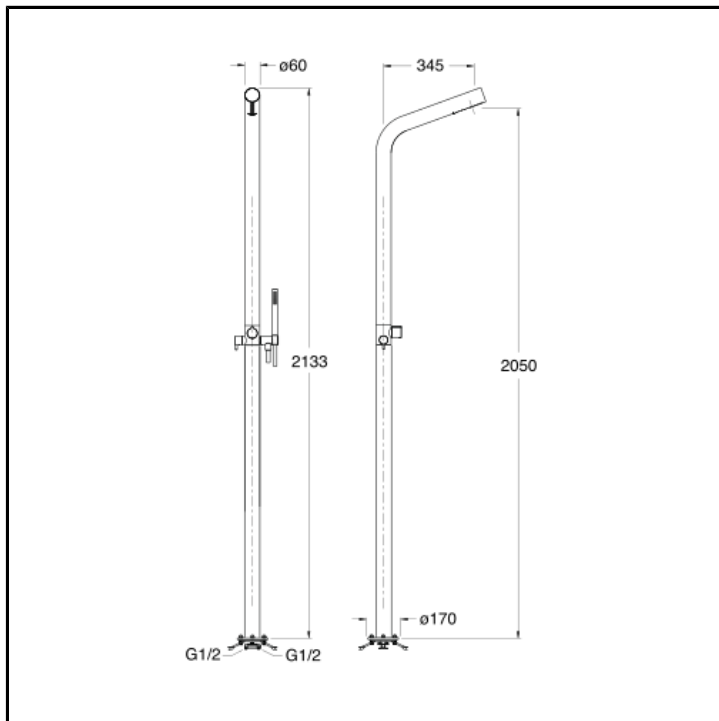

# CRIWX614

Outdoor/indoor floor mounted shower column with progressive mixing valve, LONG LIFE flexible hose and anti-lime hand shower with independent mixing, ground fixing and water supply system, and antifreeze emptying water system