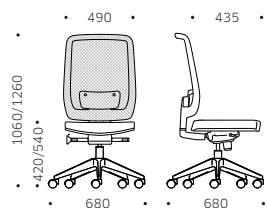

EBP5D / ENP5D + ELG1D

DOTAZIONI MECCANICHE MECHANICAL FEATURES