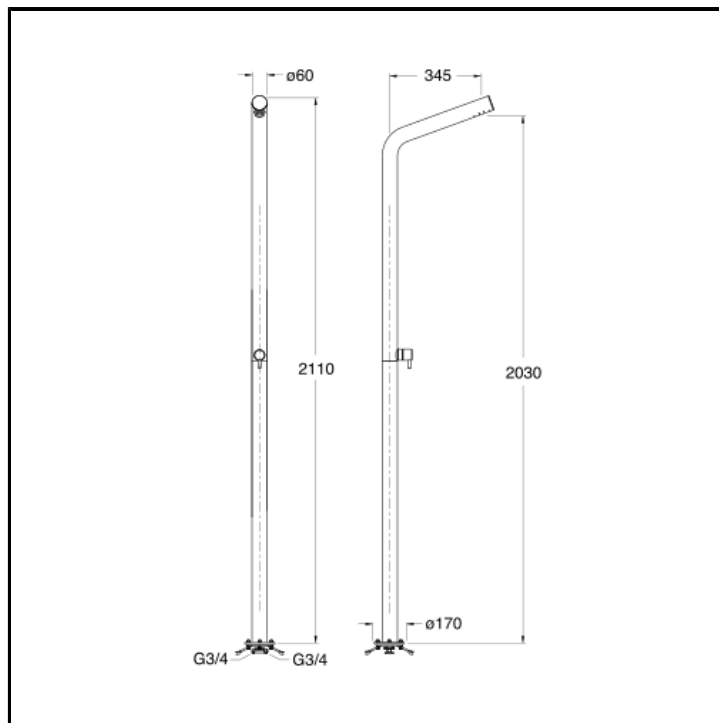

Outdoor/indoor floor mounted shower column with mixing valve, ground fixing and water supply system, and antifreeze emptying water system

FINITURE

Brushed stainless steel AISI

CHARACTERISTICS

- Multifunction column

FEATURES (MODEL NAME SIDE)

- Ø 60 mm

COMMAND

- Thermostatic

INSTALLATION

- Floor

TPOLOGY

- •

ENVIRONMENT

- Outdoor/Indoor Showers