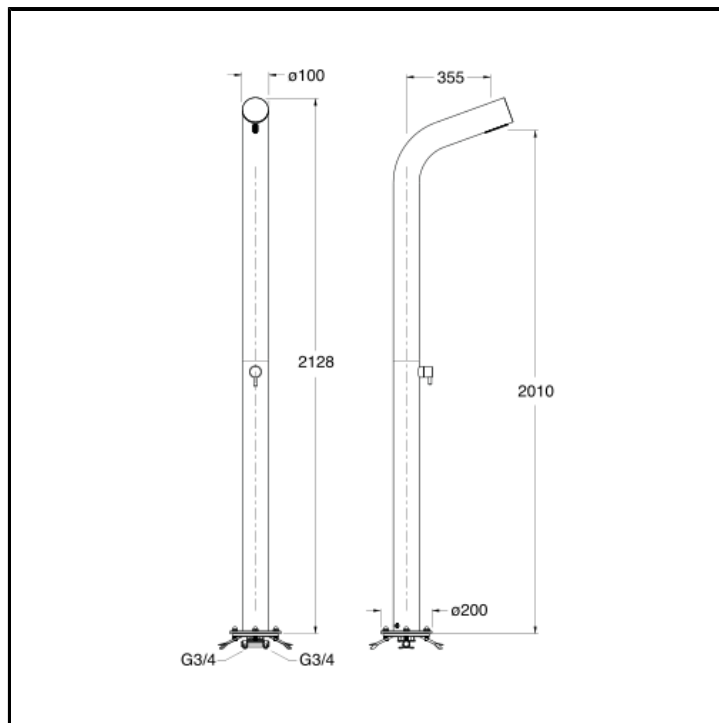

Outdoor/indoor floor mounted shower column with mixing valve, ground fixing and water supply system, and antifreeze emptying water system

FINITURE

 Brushed stainless steel AISI

CHARACTERISTICS

- Multifunction column

FEATURES (MODEL NAME SIDE)

- Ø 100 mm

COMMAND

- Thermostatic

INSTALLATION

- Floor

TPOLOGY

-