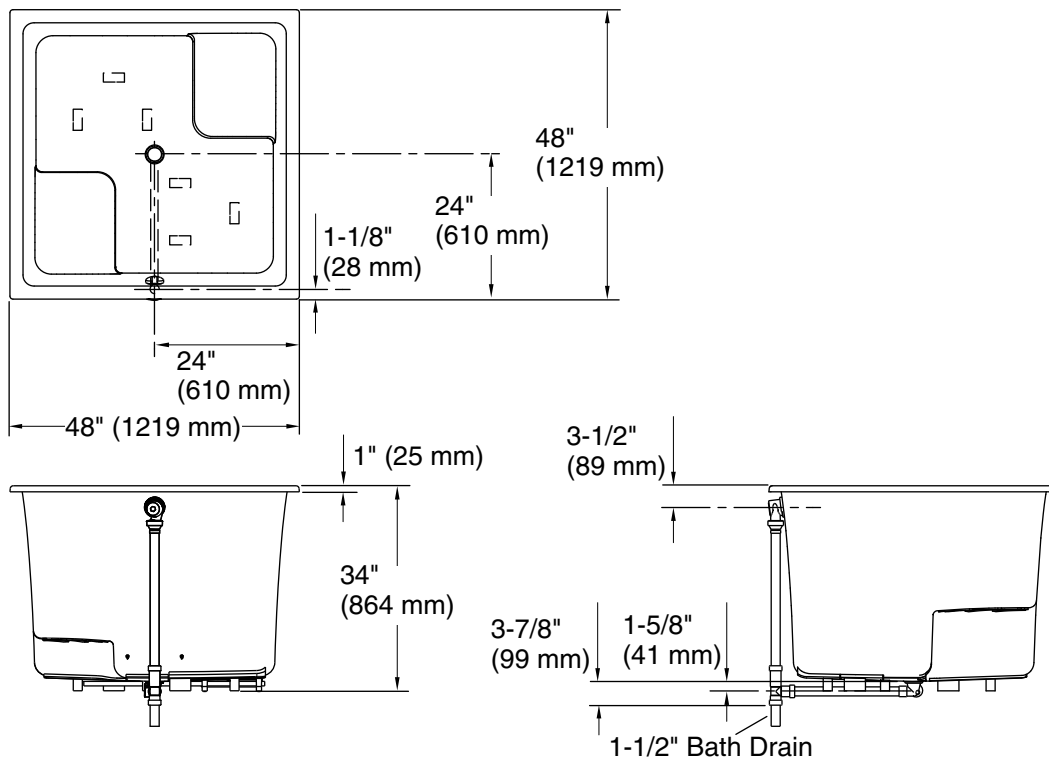

Features

- Spacious shape accommodates up to two bathers.
- Two raised corner seats.
- Extra-deep well.
- Center drain.

Material

- Acrylic.

Installation

- Undermount.
- Drop-in or undermount.

Recommended Products/Accessories

Color	Code	Description
-------	------	-------------

	0	White
	96	Biscuit

No change in measurement if connected with drain illustrated. (K-8150)

Technical Information

All product dimensions are nominal.

Installation:	Drop-in, Under-mount
Drain location:	Center
Basin area, bottom:	39-3/8" x 39-3/8" (1000 mm x 1000 mm)
Basin area, top:	44-5/8" x 44-5/8" (1133 mm x 1133 mm)
Weight:	110 lbs (49.9 kg)
Minimum floor load:	105 lbs/ft ² (512.7 kg/m ²)
Water depth:	27-1/2" (699 mm)
Water capacity:	171 gal (647.3 L)
Cutout:	Drop-in, 47" x 47" (1194 mm x 1194 mm)
Template:	Under-mount, K-578, required, not included

Notes

Measure your actual product for rough-in details.

Install this product according to the installation instructions.

The hot water supply should be 70% of the capacity of the bath or greater. Installations will vary.