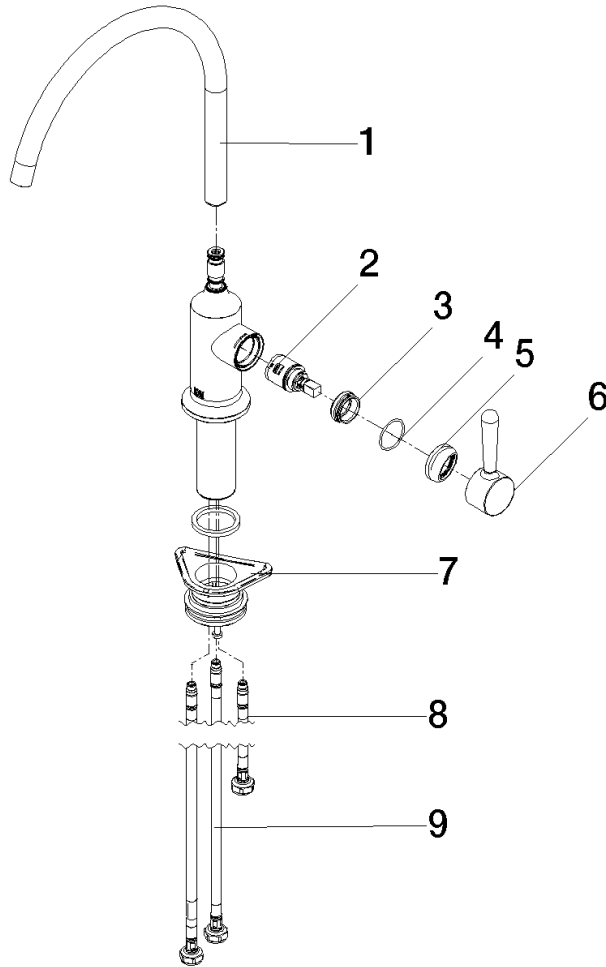

**Recommended miscellaneous**

**VAIA Dispenser with rosette - Brushed Chrome** 82 434 809-93

**Recommended miscellaneous**

**VAIA Rinsing spray set - Brushed Chrome** 27 718 809-93

33 826 809

mm [inches]

Flow rate chart

### Certificates

---

LGA\_38

WRAS\_240602

33 826 809

**Product version from 7/1/2023**

Parts for other finishes can be found here: [Chrome](#)

VAIA Single-lever mixer for rinsing/Profi spray - Brushed Chrome

VAIA

33 826 809

**Spare parts list**

**Product version from 7/1/2023**

No.	Item Number	Name	Quantity used	Delivery time
	90 28 22 396 00-93	spout	10	20