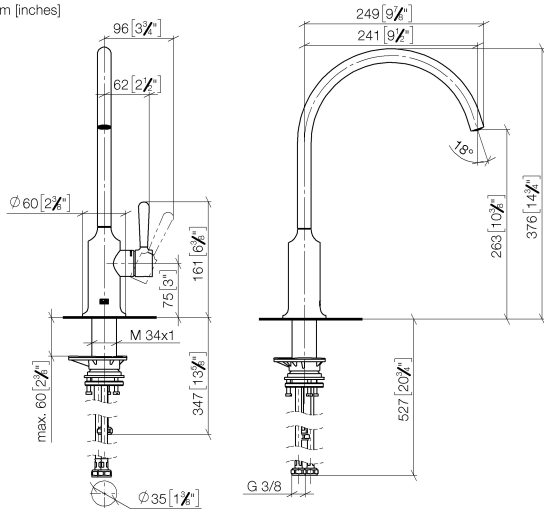

**Recommended miscellaneous**

**VAIA Dispenser with rosette - Brushed Chrome** 82 434 809-93

**Recommended miscellaneous**

**VAIA Rinsing spray set - Brushed Chrome** 27 718 809-93

33 826 809

mm [inches]

Flow rate chart