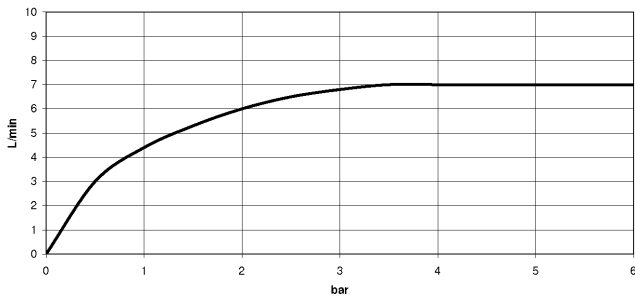

**Recommended miscellaneous**

**VAIA Dispenser with rosette - Brushed Chrome** 82 434 809-93

**Recommended miscellaneous**

**VAIA Rinsing spray set - Brushed Chrome** 27 718 809-93

33 826 809

mm [inches]

Flow rate chart