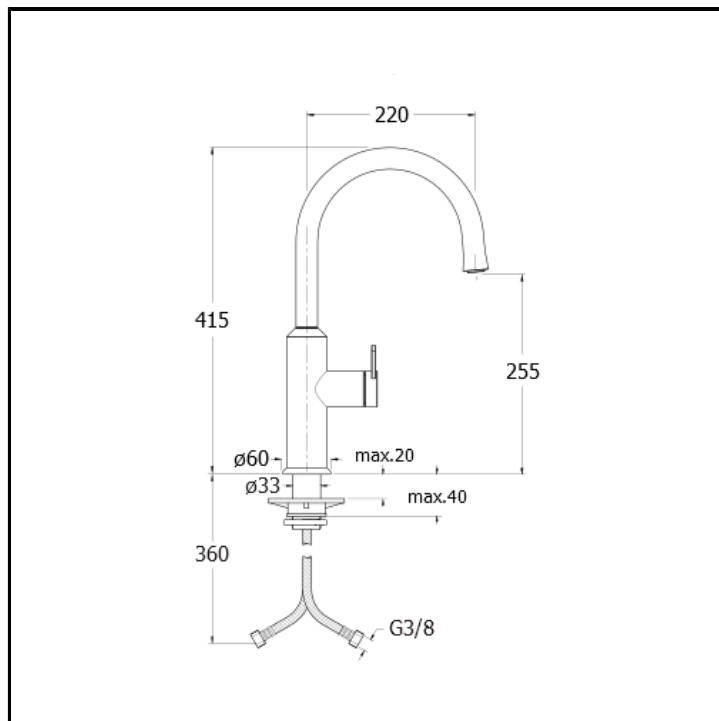

CRIKX525

Single lever kitchen mixer with right side lever

FINITURE

 Brushed stainless steel AISI

FEATURES FROM TECHNOLOGIES

-
-
-
-
-

COMMAND

- Monocontrol