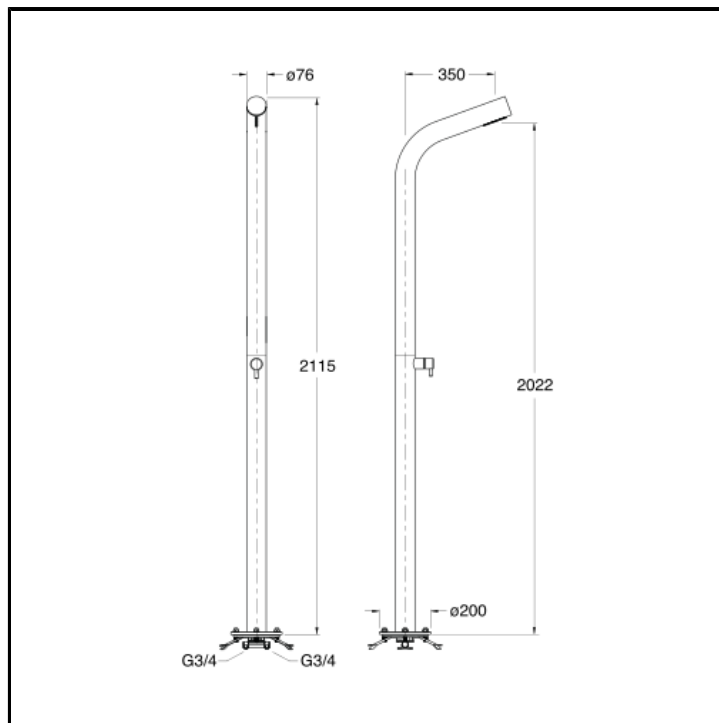

Outdoor/indoor floor mounted shower column with mixing valve, ground fixing and water supply system, and antifreeze emptying water system

FINITURE

 Brushed stainless steel AISI

CHARACTERISTICS

- Multifunction column

FEATURES (MODEL NAME SIDE)

- Ø 76 mm

COMMAND

- Thermostatic

INSTALLATION

- Floor

TPOLOGY

-