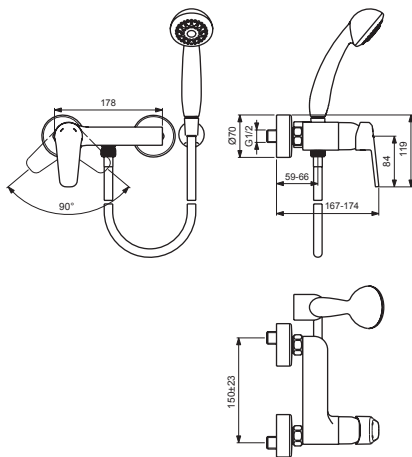

BA266AA

Pos.	Signify	Spare parts-Nr.	Quantity	Pos.	Signify	Spare parts-Nr.	Quantity
1	Lever,w/logo-compl.	B961277AA	1 Pcs.	15	S-connections		2 Pcs.
2	Screw M5x8		1 Pcs.	16	Escutcheon	B960242AA	1 Pcs.
3	Cap decorative	B960473AA	1 Pcs.	17	Fiber ring Ø24x15x2		2 Pcs.
4	Rosette	B961229AA	1 Pcs.	18	Nipple M19x1.5LH		2 Pcs.
5	Screw M42x1.5	B961230NU	1 Pcs.	19	O-Ring Ø15.6x1.78		2 Pcs.
6	O-Ring Ø39.1x1.3		1 Pcs.	20	Coupling nut		2 Pcs.
7	Cartridge GEAR N35DW	B960888NU	1 Pcs.	21	Shower hose L1500mm	B964952AA	1 Pcs.
8	O-Ring Ø34x2		1 Pcs.	22	Shower 70mm,1F	BA181AA	1 Pcs.
9	Manifold		1 Pcs.	23	Wall hook for hand shower		1 Pcs.
10	O-Ring Ø27.6x2.4		1 Pcs.				
11	O-Ring Ø11x2.5		1 Pcs.				
12	Body shower		1 Pcs.				
13	O-Ring Ø18.2x1.7	B960270NU	2 Pcs.				
14	Nipple M22x1-G1/2	B964675AA	1 Pcs.				