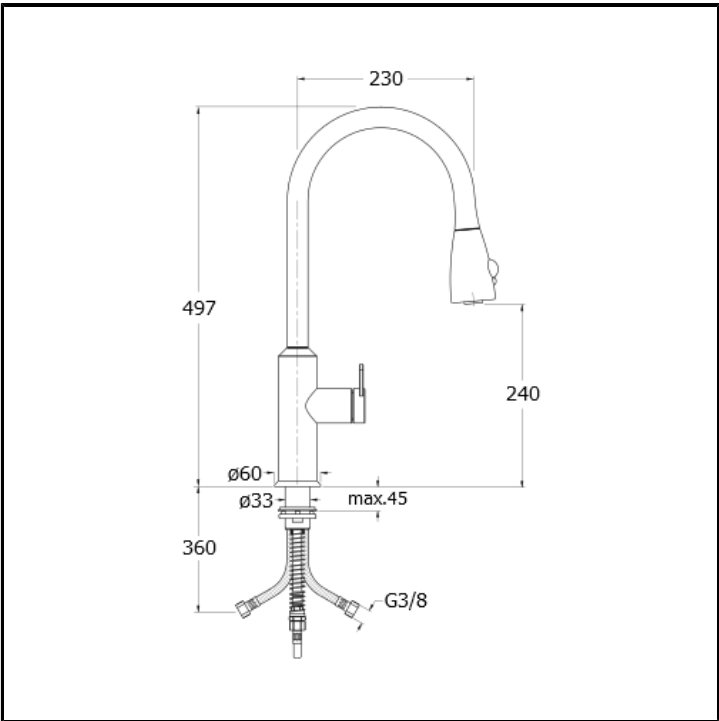

CRIKX530

Single lever kitchen mixer with right side lever and pull-out spray

FINITURE

Brushed stainless steel AISI

CHARACTERISTICS

- Extractable hand shower

FEATURES FROM TECHNOLOGIES

-
-
-
-
-
-