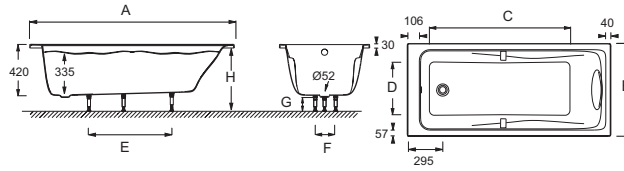

Mm	E6058	E6048	E6049	E6080	E6057	E6060
A	1800^{±3}	1800^{±3}	1700^{±3}	1702^{±3}	1800^{±3}	1498^{±3}
B	902^{±3}	803^{±3}	755^{±3}	705^{±3}	755^{±3}	700^{±3}
C	1290	1290	1180	1180	1080	980
D	650	550	455	400	450	400
E	900	900	750	750	750	650
F	300	300	200	200	200	140
G	118/158	120/160	120/160	120/160	115/155	118/163
H	525/565	535/575	530/570	530/570	525/565	533/578