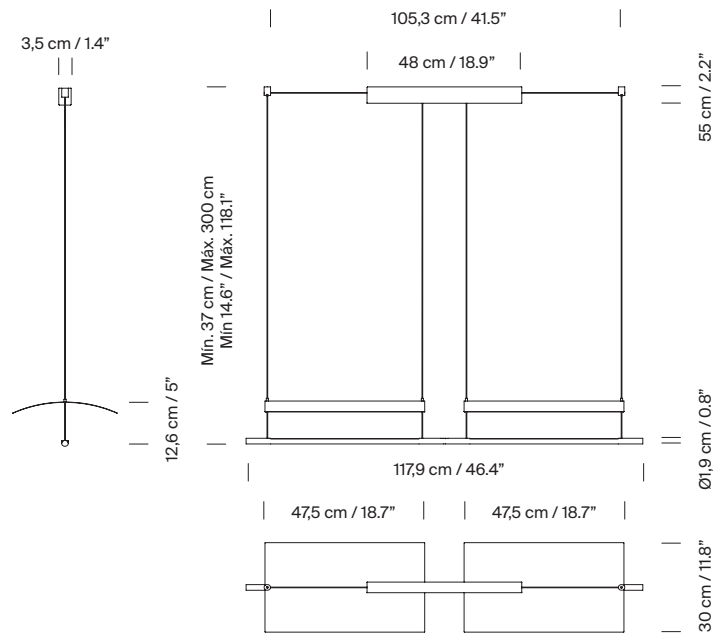

General description:

Black metal structure with matte finish.
S&C white metallic shade with brilliant finish (exterior).
Polycarbonate diffuser.
Electric cable length: 3 m / 118,1"

Approximate weight (unpacked):

The lamp is delivered in different packages.

The assembly instructions are delivered with the product.

Model A: Lámina 45

Model B: Sistema Lámina 45

Lámina

Antoni Arola. 2018
Pendant lamps

Model C: Lámina 85