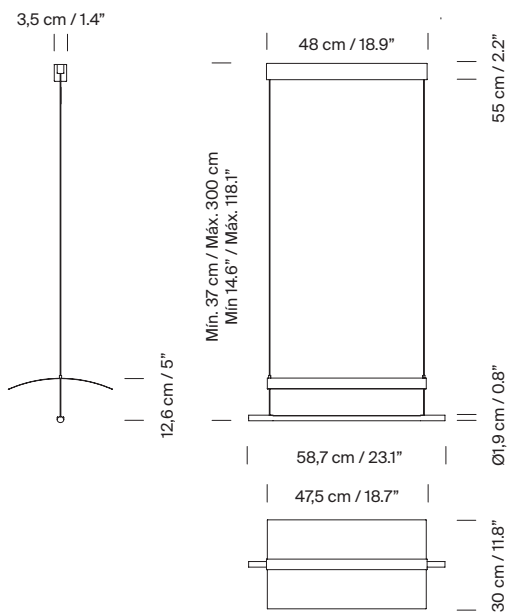

General description:

Black metal structure with matte finish.
S&C white metallic shade with brilliant finish (exterior).
Polycarbonate diffuser.
Electric cable length: 3 m / 118,1"

Approximate weight (unpacked):

The lamp is delivered in different packages.

The assembly instructions are delivered with the product.

Model A: Lámina 45

Model B: Sistema Lámina 45

Lámina

Antoni Arola. 2018
Pendant lamps

Model C: Lámina 85

Model D: Sistema Lámina 85

Lámina

Antoni Arola. 2018
Pendant lamps

Model E: Lámina 165

Model F: Lámina Mayor