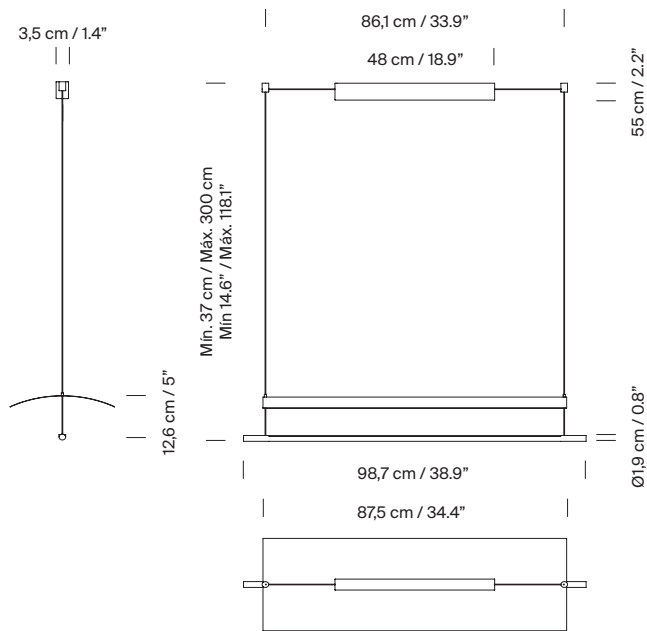

General description:

Black metal structure with matte finish.
S&C white metallic shade with brilliant finish (exterior).
Polycarbonate diffuser.
Electric cable length: 3 m / 118,1"

Approximate weight (unpacked):

The lamp is delivered in different packages.

The assembly instructions are delivered with the product.

Model A: Lámina 45

Model B: Sistema Lámina 45

Lámina

Antoni Arola. 2018
Pendant lamps

Model C: Lámina 85

Model D: Sistema Lámina 85

Lámina

Antoni Arola. 2018
Pendant lamps

Model E: Lámina 165

Model F: Lámina Mayor