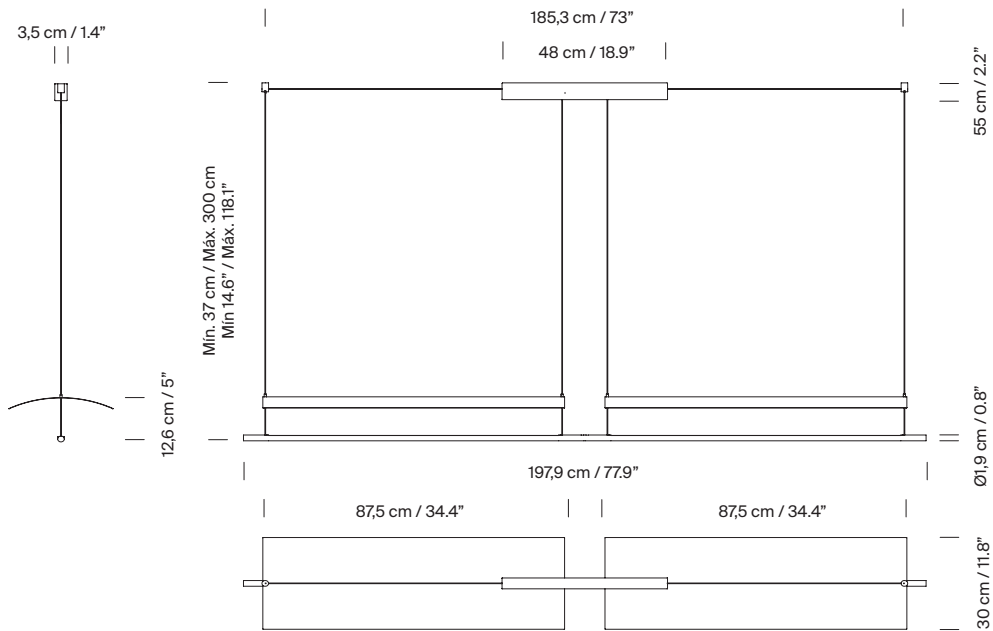

General description:

Black metal structure with matte finish.
S&C white metallic shade with brilliant finish (exterior).
Polycarbonate diffuser.
Electric cable length: 3 m / 118,1"

Approximate weight (unpacked):

The lamp is delivered in different packages.

The assembly instructions are delivered with the product.

Model A: Lámina 45

Model B: Sistema Lámina 45

Lámina

Antoni Arola. 2018
Pendant lamps

Model C: Lámina 85

Model D: Sistema Lámina 85

Lámina

Antoni Arola. 2018
Pendant lamps

Model E: Lámina 165

Model F: Lámina Mayor