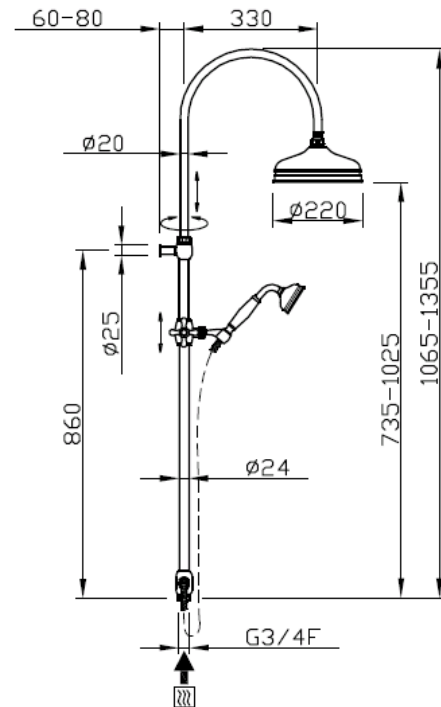

Telescopic colonial 3/4" connection

Telescopic colonial 3/4" connection
30030-NKSP

TECHNICAL INFORMATION

Traditional telescopic and turning shower column with adjustable mounting with articulated shower holder, diverter and 3/4" connection. Ø310 non-liming inspectable and serviceable traditional shower head in brass/stainless steel. Brass inspectable and serviceable traditional one jet shower. Brass double spiral flexible hose cm 150. BRUSHED NICKEL

Flow rate:

? Doccia o soffione?

PICTURE

SPARE PARTS

FEATURES

Rain jet

Non-liming

adjustable
telescopic shower
column

TECHNICAL DRAWING

FINISHINGS