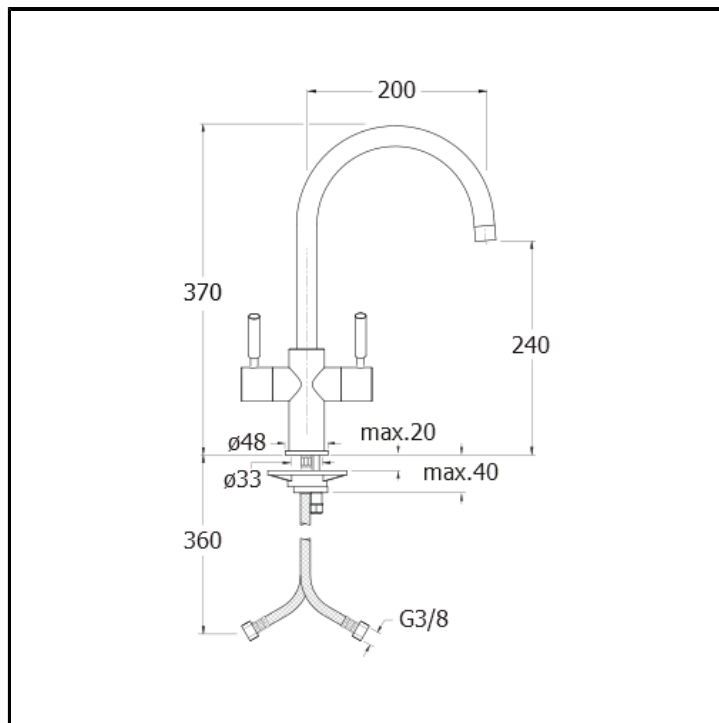

CRIKX462

Dual lever kitchen mixer

FINITURE

 Brushed stainless steel AISI

FEATURES FROM TECHNOLOGIES

-
-
-

COMMAND

- Bicomando