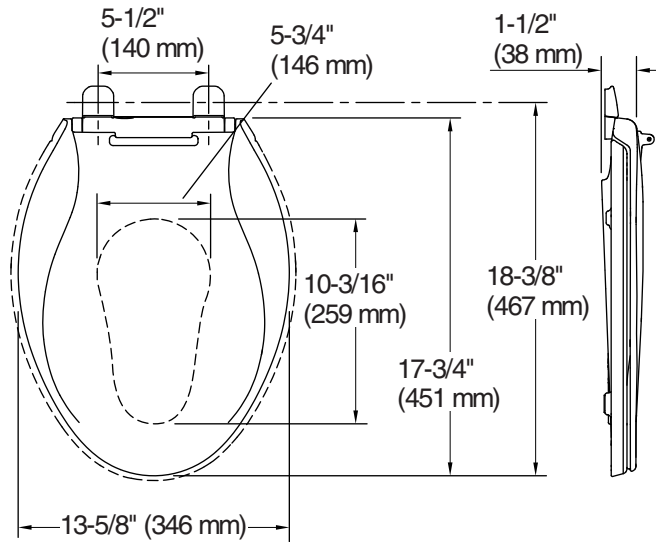

Color	Code	Description
	0	White
	96	Biscuit
	47	Almond

Adult Ring

Child Ring

Technical Information

All product dimensions are nominal.

Seat shape type: Elongated

Seat front type: Closed-front

Seat-mounting holes: 5-1/2" (140 mm)