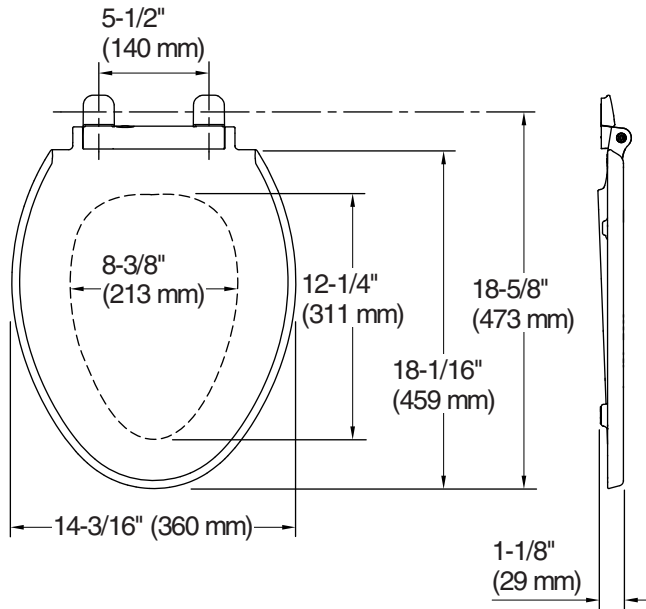

Color	Code	Description
	0	White
	96	Biscuit
	47	Almond

Adult Ring

Child Ring

Technical Information

All product dimensions are nominal.

Seat shape type: Elongated

Seat front type: Closed-front

Seat-mounting holes: 5-1/2" (140 mm)