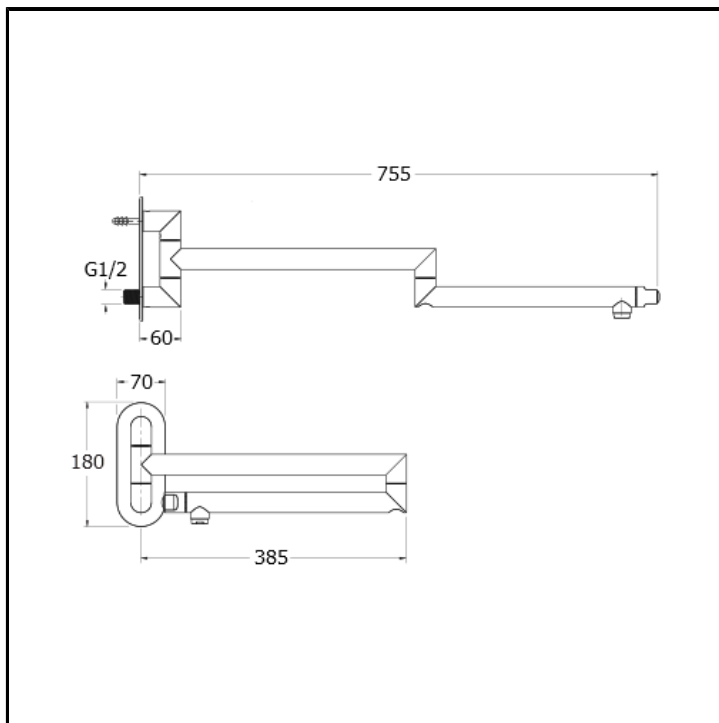

# CRIKX570

Wall mounted pot filler kitchen faucet