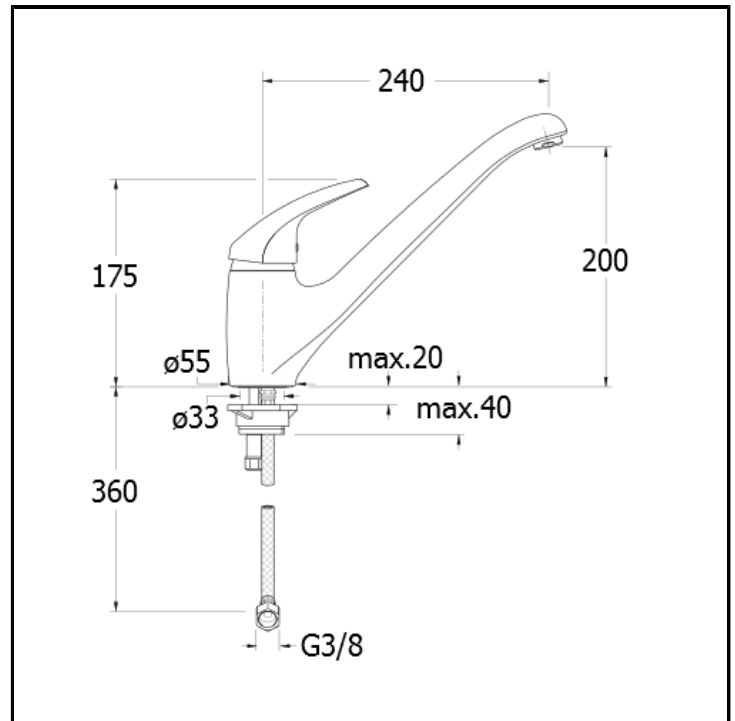

# CRIK0521

Single lever kitchen mixer with front lever