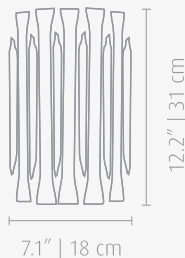

### DIMENSIONS

#### MATHENY

WIDTH: 7.1" | 18 cm

HEIGHT: 12.2" | 31 cm

LENGTH: 4.7" | 12 cm

#### MATHENY 3

WIDTH: 16.5" | 42 cm

HEIGHT: 27.6" | 60 cm

LENGTH: 7.8" | 20 cm

#### MATHENY 5

WIDTH: 16.5" | 42 cm

HEIGHT: 35.4" | 90 cm

LENGTH: 7.8" | 20 cm

ALSO AVAILABLE **MATHENY | SUSPENSION** P.49

ALSO AVAILABLE **MATHENY | FLOOR** P.91

Продажа дизайнерской мебели,  
света и аксессуаров  
по всей России