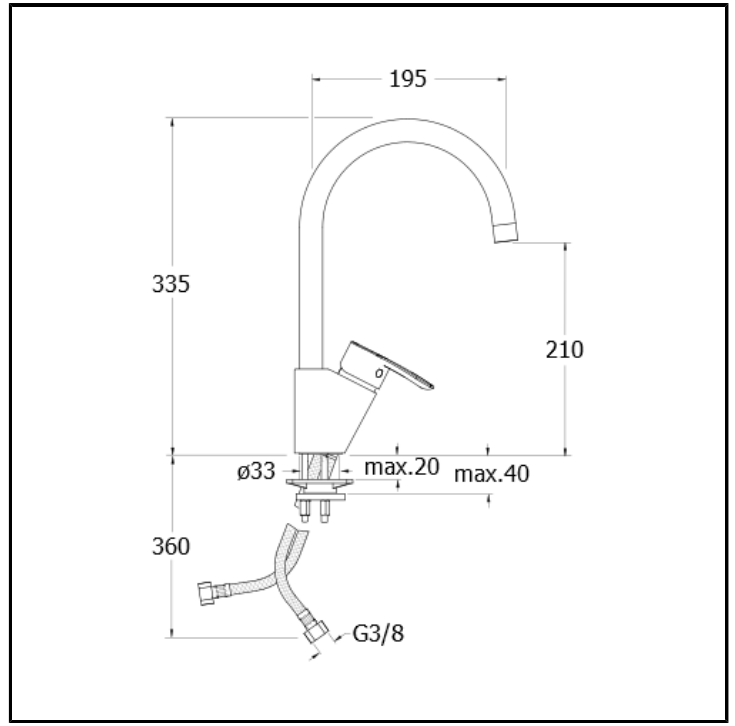

CRIGN526

Single lever kitchen mixer with right side lever

FINITURE

-  White
-  Chrome
-  Shaded

FEATURES FROM TECHNOLOGIES

-
-

COMMAND

- Monocontrol