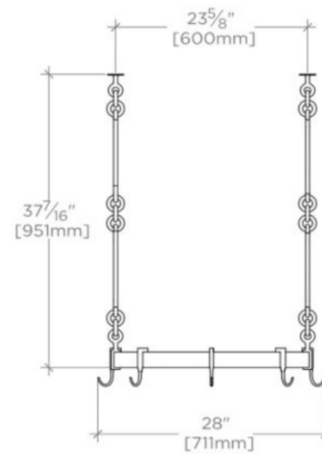

### TECHNICAL DETAILS

Depth / Width: 28"  
Height: 37 7/16"  
Length: 66"

## HEARTH

Hearth Pot Rack

HEPR01

TOP VIEW

SCALE: 1/2"=1'-0"

SIDE VIEW

SCALE: 1/2"=1'-0"

END VIEW

SCALE: 1/2"=1'-0"