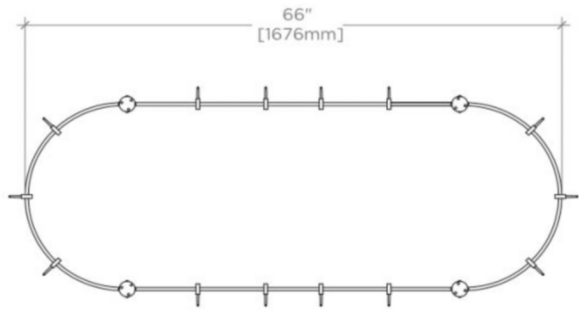

### TECHNICAL DETAILS

Depth / Width: 28"  
Height: 37 7/16"  
Length: 66"

## HEARTH

Hearth Pot Rack

HEPR01

TOP VIEW

SCALE: 1/2"=1'-0"

SIDE VIEW

SCALE: 1/2"=1'-0"

END VIEW

SCALE: 1/2"=1'-0"