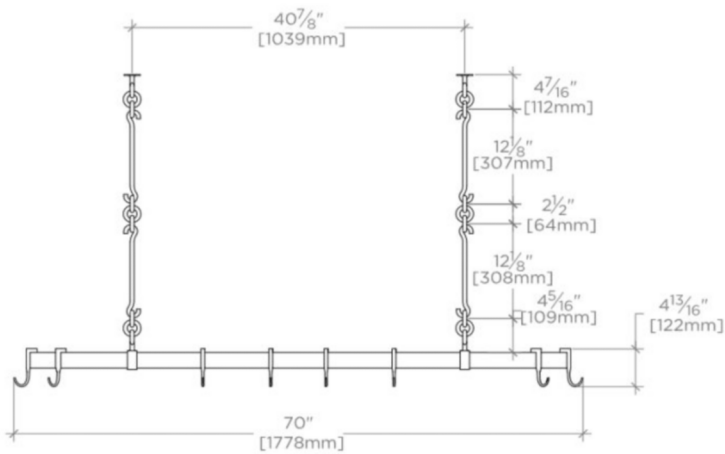

### TECHNICAL DETAILS

Depth / Width: 28"  
Height: 37 7/16"  
Length: 66"

## HEARTH

Hearth Pot Rack

HEPR01

TOP VIEW

SCALE: 1/2"=1'-0"

SIDE VIEW

SCALE: 1/2"=1'-0"

END VIEW

SCALE: 1/2"=1'-0"