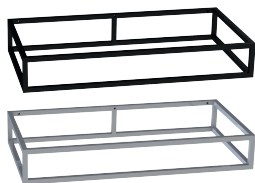

STS 100

codice  
code

QUADRA Struttura metallica sospesa nero opaco  
QUADRA matt black suspended metal structure

STS 100 N

QUADRA Struttura metallica sospesa bianco opaco  
QUADRA matt white suspended metal structure

STS 100 B

Cm 98X48XH15

kg .....

scala/scale 1:20 dimensioni/dimensions in mm

Gamma di colori disponibile per STRUTTURA: STS100  
Color range available for STRUCTURE: STS 160

Complementi/complements:

codice  
code

MISURA -Mensola in ceramica cm 100  
MISURA -Cm 100 ceramic shelf

SMM100490000

CUT-Lavabo 100 monoforo sospeso  
CUT -Cm 100 ceramic shelf

CALC10051T0M

TECHNICAL SHEET n°: <b>01</b>	DESIGNER: <b>OFFICINA AZZURRA</b>	CODE: <b>STS 100</b>			Azzurra sanitari in ceramica S.p.a. via Civita Castellana snc 01030 Castel S.Elia (VT) - ITALY Tel.+39.0761 518155 Fax.+39.0761 514560
SHEET FORMAT: <b>A4</b>	ISO	REVISION: <b>01</b>	SCALE: <b>1:20</b>	DATE: <b>17/10/2019</b>	
REGULATIONS					
All the measurements respect the tolerances provided by the "AZZURRA QUALITY GUIDELINES".					