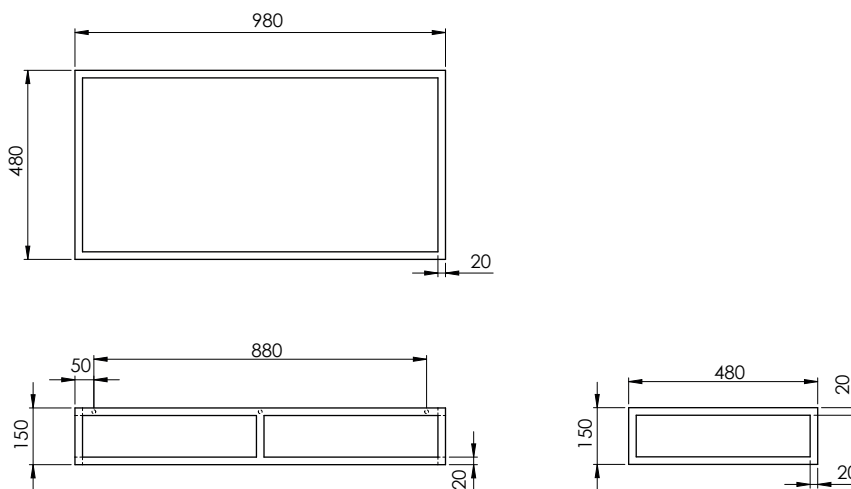

STS 100

codice  
code

QUADRA Struttura metallica sospesa nero opaco  
QUADRA matt black suspended metal structure

STS 100 N

QUADRA Struttura metallica sospesa bianco opaco  
QUADRA matt white suspended metal structure

STS 100 B

Cm 98X48XH15

kg .....

scala/scale 1:20 dimensioni/dimensions in mm

Gamma di colori disponibile per STRUTTURA: STS100  
Color range available for STRUCTURE: STS 160

Complementi/complements:

codice  
code

MISURA -Mensola in ceramica cm 100  
MISURA -Cm 100 ceramic shelf

SMM100490000

CUT-Lavabo 100 monoforo sospeso  
CUT -Cm 100 ceramic shelf

CALC10051T0M

TECHNICAL SHEET n°: <b>01</b>	DESIGNER: <b>OFFICINA AZZURRA</b>	CODE: <b>STS 100</b>			Azzurra sanitari in ceramica S.p.a. via Civita Castellana snc 01030 Castel S.Elia (VT) - ITALY Tel.+39.0761 518155 Fax.+39.0761 514560
SHEET FORMAT: <b>A4</b>	ISO	REVISION: <b>01</b>	SCALE: <b>1:20</b>	DATE: <b>17/10/2019</b>	
REGULATIONS					
All the measurements respect the tolerances provided by the "AZZURRA QUALITY GUIDELINES".					