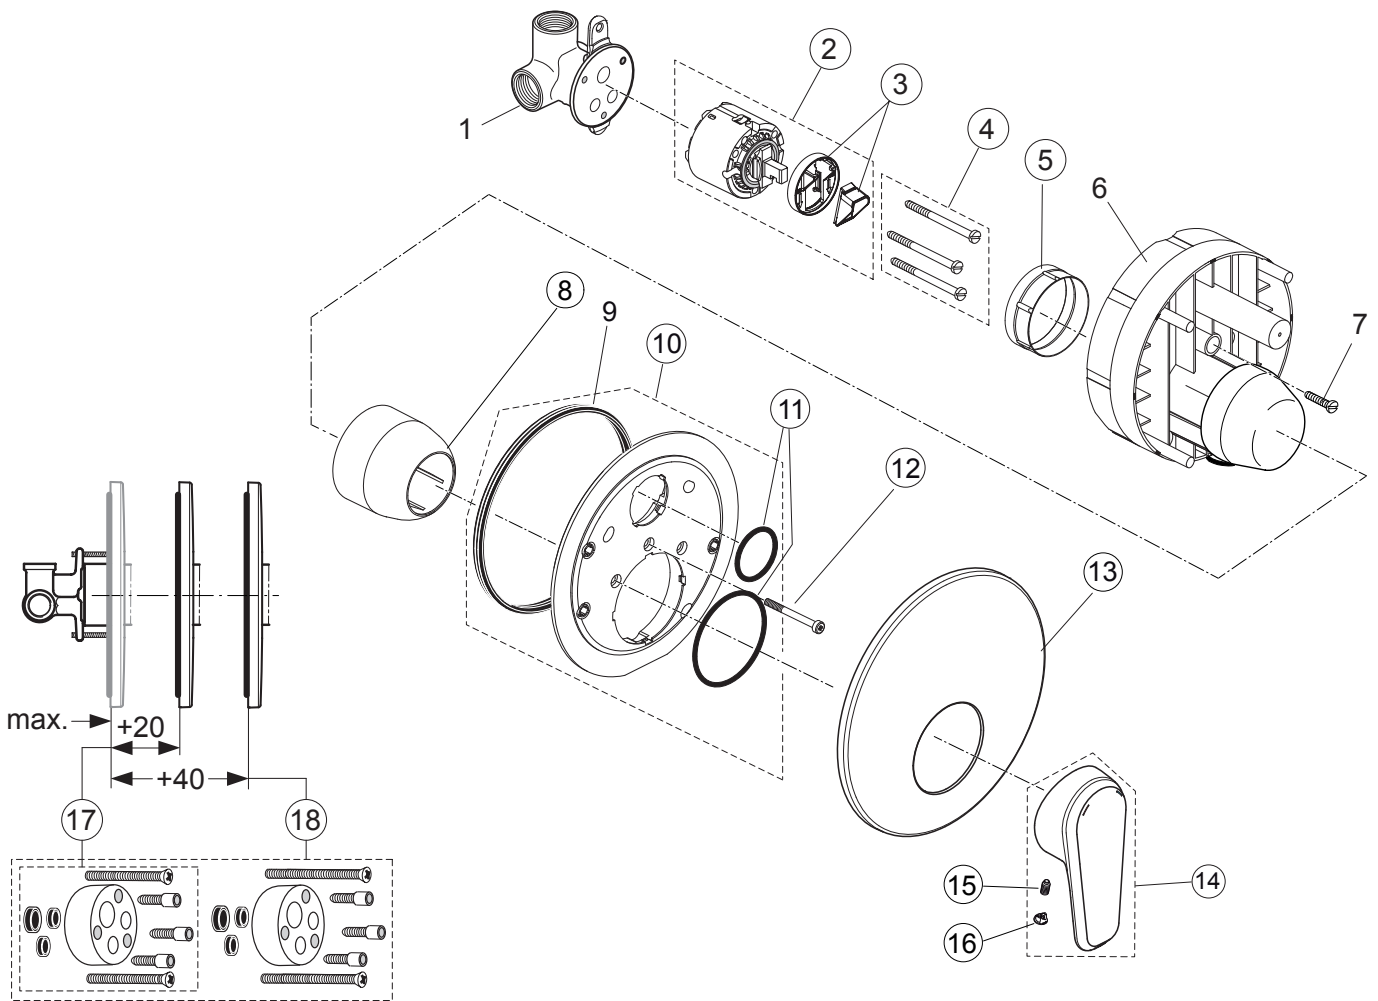

Produced from: Jan. 2018

Single lever shower mixer built-in cpl. chrome  
A6996AA

Pos.	Description	Part-Number	Qty.	Pos.	Description	Part-Number	Qty.
1	Body (shower only)			11	O - ring set	<b>A 961 649 NU*</b>	1 Set
2	Cartridge Ø 47	<b>A 960 500 NU</b>	1 pcs	12	Cylindrical screw M4x30	<b>A 960 559 NU</b>	1 pcs
3	ECO-Kit	<b>A 860 700 NU</b>	1 Set	13	Escutcheon Ø 163 Shower	<b>A 860 946 AA</b>	1 pcs
4	Cylindrical screw	<b>A 963 176 NU</b>	3 pcs	14	Lever cpl. with Logo Vidima	<b>A 861 281 AA</b>	1 Set
5	Fixation ring	<b>A 963 298 NU</b>	1 pcs	15	Thread pin M5x10 DIN 915	<b>A 963 309 NU</b>	1 pcs
6	Plaster guard			16	Cap for handle	<b>B 960 473 AA*</b>	1 pcs
7	Cylindrical screw M4x10			17	Extension kit 20mm	<b>A 961 168 AA</b>	1 Set
8	Cap + pos. 5	<b>A 961 760 AA</b>	1 Set	18	Extension kit 40mm	<b>A 961 462 AA</b>	1 Set
9	Seal ring						
10	Escut. holder cpl.	<b>A 860 899 NU*</b>	1 Set				

\*Universal set (not all parts needed)