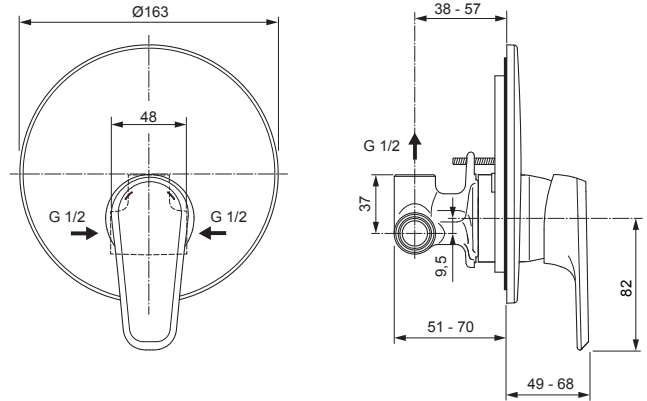

Produced from: Jan. 2018

Single lever shower mixer built-in cpl. chrome  
A6996AA

Pos.	Description	Part-Number	Qty.	Pos.	Description	Part-Number	Qty.
1	Body (shower only)			11	O - ring set	<b>A 961 649 NU*</b>	1 Set
2	Cartridge Ø 47	<b>A 960 500 NU</b>	1 pcs	12	Cylindrical screw M4x30	<b>A 960 559 NU</b>	1 pcs
3	ECO-Kit	<b>A 860 700 NU</b>	1 Set	13	Escutcheon Ø 163 Shower	<b>A 860 946 AA</b>	1 pcs
4	Cylindrical screw	<b>A 963 176 NU</b>	3 pcs	14	Lever cpl. with Logo Vidima	<b>A 861 281 AA</b>	1 Set
5	Fixation ring	<b>A 963 298 NU</b>	1 pcs	15	Thread pin M5x10 DIN 915	<b>A 963 309 NU</b>	1 pcs
6	Plaster guard			16	Cap for handle	<b>B 960 473 AA*</b>	1 pcs
7	Cylindrical screw M4x10			17	Extension kit 20mm	<b>A 961 168 AA</b>	1 Set
8	Cap + pos. 5	<b>A 961 760 AA</b>	1 Set	18	Extension kit 40mm	<b>A 961 462 AA</b>	1 Set
9	Seal ring						
10	Escut. holder cpl.	<b>A 860 899 NU*</b>	1 Set				

\*Universal set (not all parts needed)