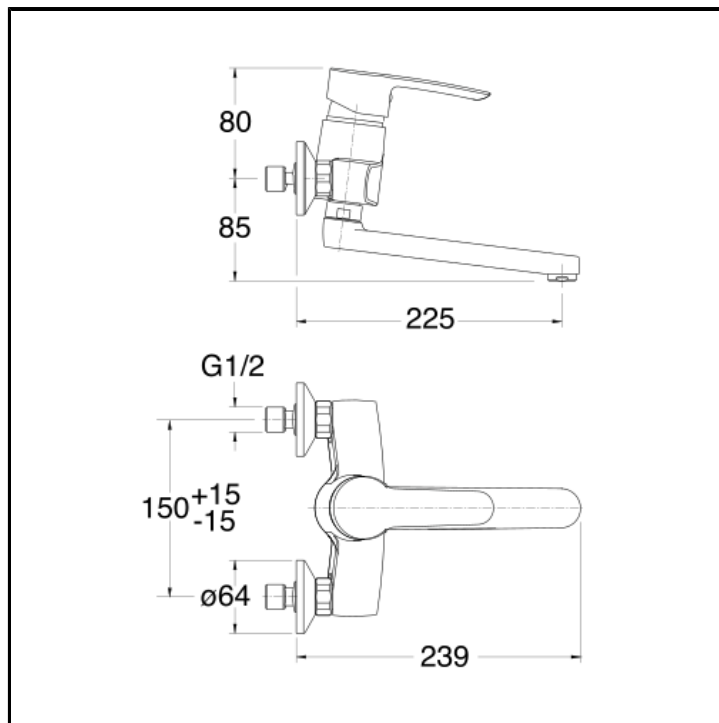

CRIGN406

Wall mounted single lever kitchen mixer with front lever

FINITURE

- White
- Chrome
- Shaded

FEATURES FROM TECHNOLOGIES

-
-
-

COMMAND

- Monocontrol