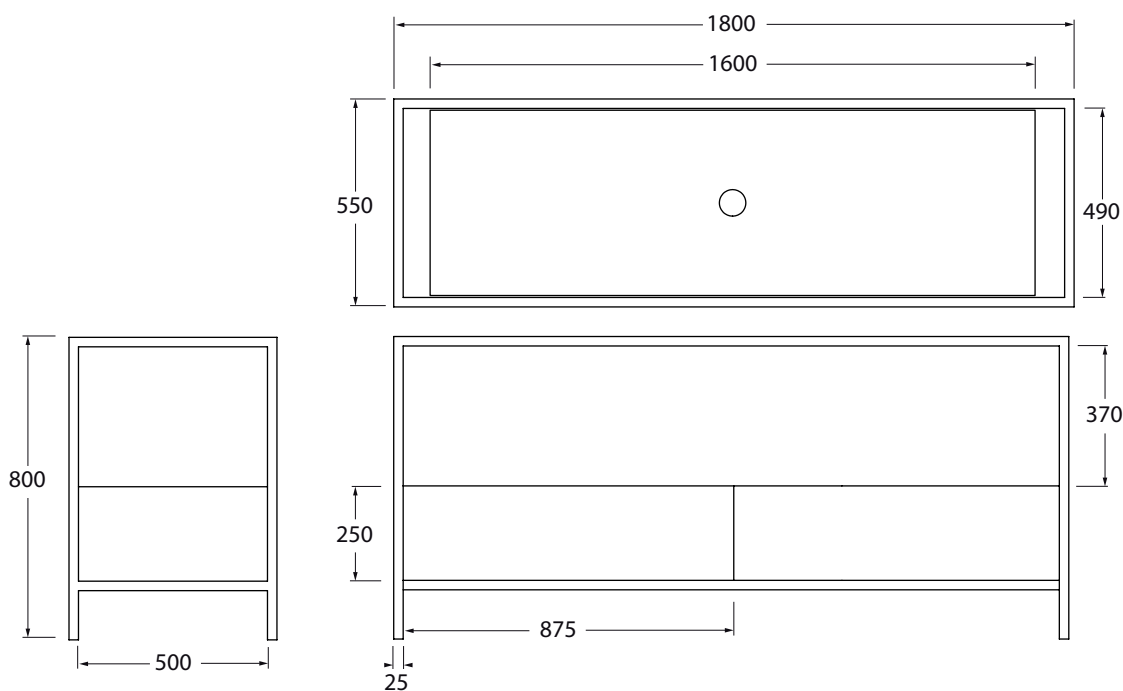

STA 180 04

codice
code

Struttura a terra STAND 180 cm in metallo verniciato completa di mensola "misura" 160 cm con foro centrale e mobile rovere con 2 cassetti integrato.

Floor painted metal structure STAND 180 cm provided with ceramic custom made shelf 160 cm and oak furniture with two drawers.

Struttura a terra STAND 180 cm in metallo verniciato completa di mensola "misura" 160 cm con foro centrale e mobile bianco con 2 cassetti integrato.

Floor painted metal structure STAND 180 cm provided with ceramic custom made shelf 160 cm and white furniture with two drawers.

bianco opaco/ matt white

STA 180BB 04

antracite/ anthracite

STA 180GB 04

Cm 180x55xh80

plt Italy pz. - plt export pcs.

kg 92

scala/scale 1:20 dimensioni/dimensions in mm

Color range available for STRUCTURE

TECHNICAL SHEET n°: 01	DESIGNER STUDIO STORAGE	CODE: STA 180 04
SHEET FORMAT: A4	ISO	REVISION: 02
REGULATIONS	SCALE 1:20	DATE 24/09/2019
All the measurements respect the tolerances provided by the "AZZURRA QUALITY GUIDELINES".		