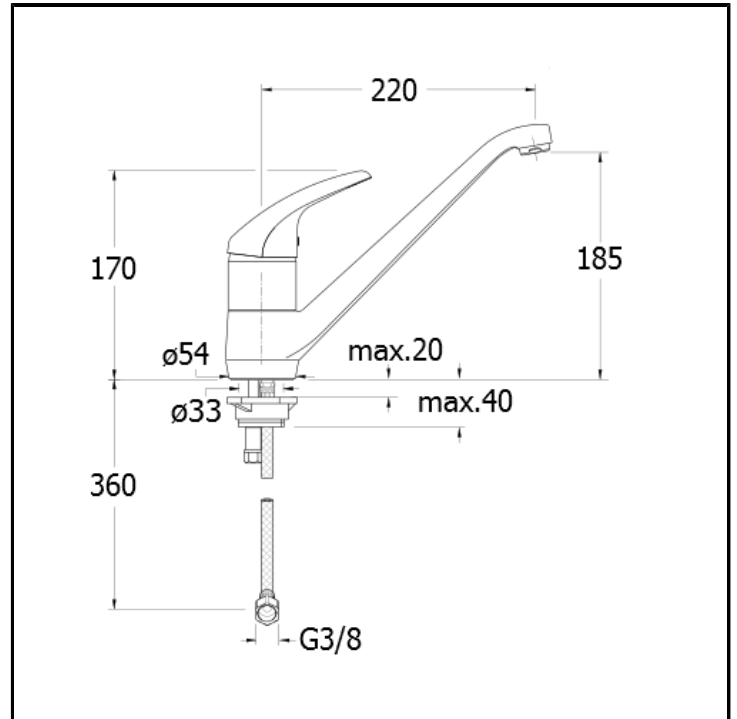

# CRIK0523

Single lever kitchen mixer with front lever