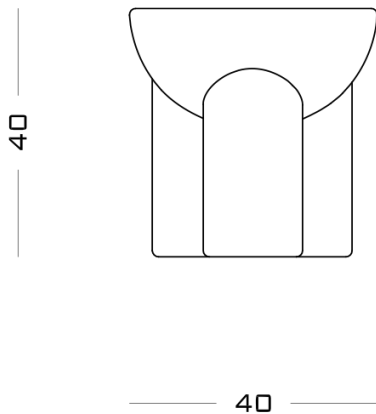

40 x 40 x 40 H cm

Finishes

Upholstery Standard Collection

- Velvet
- Coco
- Suede
- Silvertex (Outdoor)

Upholstery Premium Collection

- Leather
- Bouclé
- Nubuck
- Cloud Bouclé

POSSIBLE CUSTOMISATION

- Height