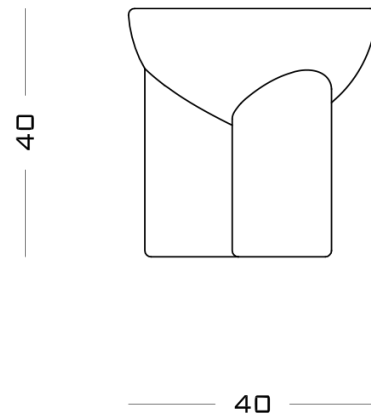

40 x 40 x 40 H cm

Finishes

Upholstery Standard Collection

- Velvet
- Coco
- Suede
- Silvertex (Outdoor)

Upholstery Premium Collection

- Leather
- Bouclé
- Nubuck
- Cloud Bouclé

POSSIBLE CUSTOMISATION

- Height