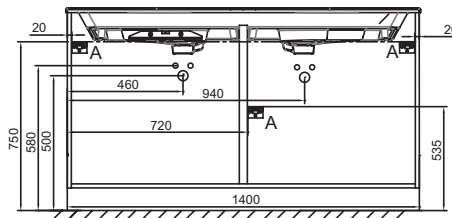

E10 - Mèlaminé
Chêne Québec

N18 - Mèlaminé
brillant Blanc

E52 - Mèlaminé
Chêne tabac

NR4 - Mèlaminé
Marbre blanc

M90 - Mèlaminé
Noir mat

Main features:

Features

- DIMENSIONS: 140 x 50.80 x 73.90 cm
- MATERIAL: Lacquer or melamine
- NORMS AND REGULATION: NF
- VERSION: Black handle
- HANDLE : Attached wire handle
- FIXING: Installer selects fixings set according to wall support

- WEIGHT: 78.2 kg
- INSTALLATION TYPE: Wall-hung
- STORAGE TYPE: Drawer
- PRODUCT INCLUDED: Feet
- INSIDE FINISH: Grey
- ADDITIONAL INFORMATION: tap, vanity top/basin and fixings set not included

Consumer benefits

Technical drawing

Product Specification: Base unit for vanity top 140 cm, 6 drawers, black wire handles. EB2536-R9. Collection: ODÉON RIVE GAUCHE. DIMENSIONS: 140 x 50.80 x 73.90 cm. WEIGHT: 78.2 kg. MATERIAL: Lacquer or melamine. INSTALLATION TYPE: Wall-hung. NORMS AND REGULATION: NF. STORAGE TYPE: Drawer. VERSION: Black handle. PRODUCT INCLUDED: Feet. HANDLE : Attached wire handle. INSIDE FINISH: Grey. FIXING: Installer selects fixings set according to wall support. ADDITIONAL INFORMATION: tap, vanity top/basin and fixings set not included.