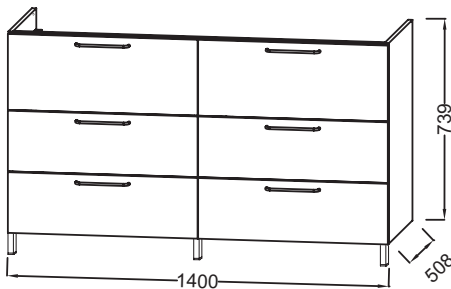

E10 - Mèlaminé
Chêne Québec

N18 - Mèlaminé
brillant Blanc

E52 - Mèlaminé
Chêne tabac

NR4 - Mèlaminé
Marbre blanc

M90 - Mèlaminé
Noir mat

Main features:

Features

- DIMENSIONS: 140 x 50.80 x 73.90 cm
- MATERIAL: Lacquer or melamine
- NORMS AND REGULATION: NF
- VERSION: Black handle
- HANDLE : Attached wire handle
- FIXING: Installer selects fixings set according to wall support

- WEIGHT: 78.2 kg
- INSTALLATION TYPE: Wall-hung
- STORAGE TYPE: Drawer
- PRODUCT INCLUDED: Feet
- INSIDE FINISH: Grey
- ADDITIONAL INFORMATION: tap, vanity top/basin and fixings set not included

Consumer benefits

Technical drawing

Product Specification: Base unit for vanity top 140 cm, 6 drawers, black wire handles. EB2536-R9. Collection: ODÉON RIVE GAUCHE. DIMENSIONS: 140 x 50.80 x 73.90 cm. WEIGHT: 78.2 kg. MATERIAL: Lacquer or melamine. INSTALLATION TYPE: Wall-hung. NORMS AND REGULATION: NF. STORAGE TYPE: Drawer. VERSION: Black handle. PRODUCT INCLUDED: Feet. HANDLE : Attached wire handle. INSIDE FINISH: Grey. FIXING: Installer selects fixings set according to wall support. ADDITIONAL INFORMATION: tap, vanity top/basin and fixings set not included.