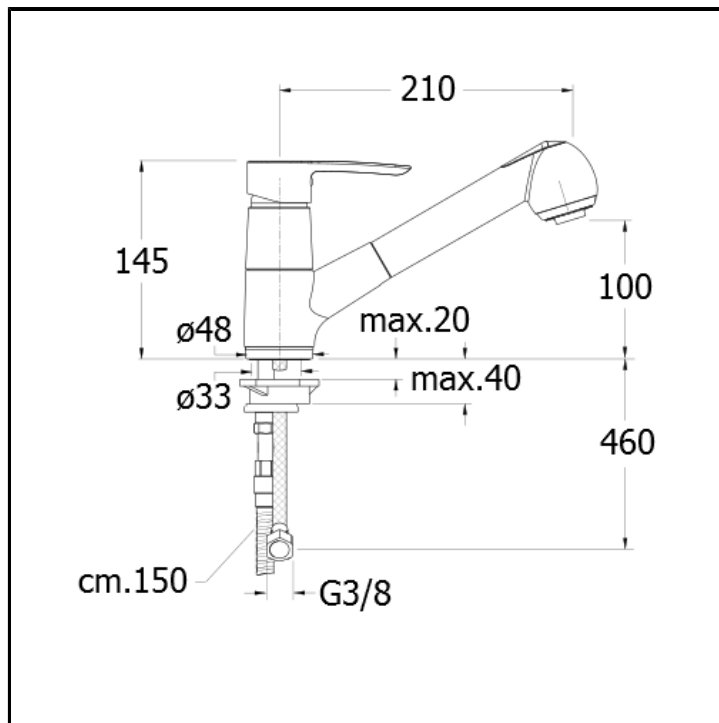

CRIGN530

■ CRISTINA
RUBINETTERIE

Single lever kitchen mixer with front lever and pull-out spray

FINITURE

- White
- Chrome
- Shaded

CHARACTERISTICS

- Extractable hand shower

FEATURES FROM TECHNOLOGIES