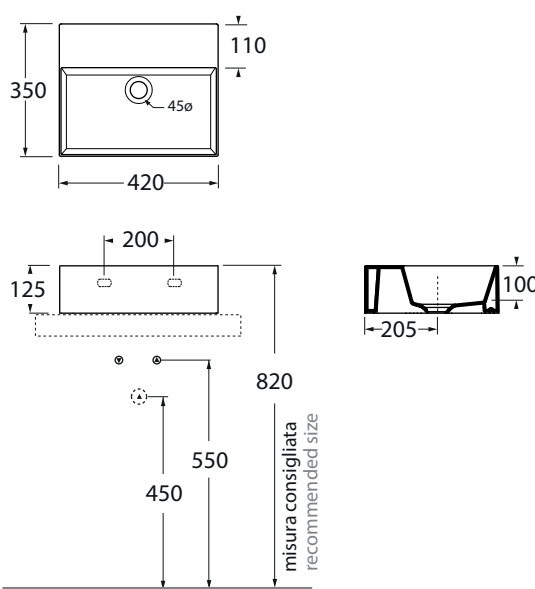

ELLP042350Q0

lavabi/ washbasin

codice
code

Lavabo SQUARED cm 42x35 da appoggio.
Squared cm 42x35 over counter washbasin.

bianco lucido/shiny white

ELLP042350Q0BI

finiture COLORS 1250°/COLORS 1250° finishing

ELLP042350Q0 MK/CR/NR/OC

finiture LUXURY/Le malteceramiche finishing

ELLP042350Q0 ...

(Specificare il colore al momento dell'ordine/Specify the color when ordering)

ELLP042350Q0 OG/PL/OR

CM 45x38XH12,5

plt Italy pz. 24 - plt export pcs. 50

kg 11

scala/scale 1:20 dimensioni/dimensions in mm

Gamma di colori disponibile per lavabo e copripiletta PILCE

Color range available for washbasins and drain cap PILCE

COLORS 1250°

LUXURY

le MALTECERAMICHE

Complementi/complements:

SHEET FORMAT: **A4** ISO REVISION: **02** SCALE: **1:20** DATE: **22/07/2019**

REGULATIONS: **CE EN 14688 / EN31 / Dop-14688**

All the measurements respect the tolerances provided by the "AZZURRA QUALITY GUIDELINES".