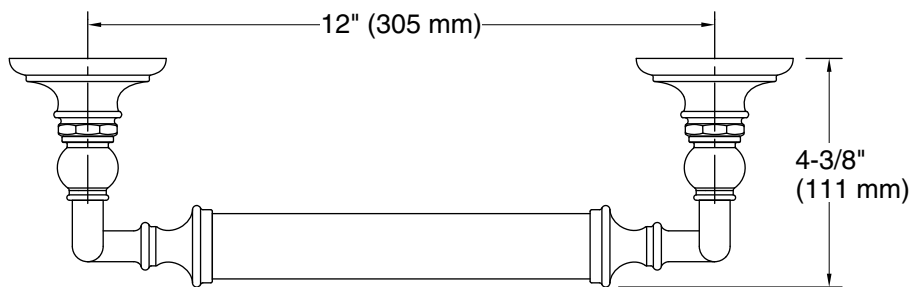

Features

- 12" (305 mm) bar.
- Provides minimum 300 lb. load capacity.
- Coordinates with traditional-style KOHLER® faucets and showering components.

Material

- Premium metal construction for durability and reliability.
- KOHLER finishes resist corrosion and tarnishing.

Technical Information

All product dimensions are nominal.

Installation Type: Wall-mount

Material: Zinc, Stainless Steel

Notes

Measure your actual product for roughing-in details.

WARNING: Risk of personal injury. The wall plates on the grab bar must be mounted to a brace between the wall studs. This will ensure that the weight of the user is adequately supported.