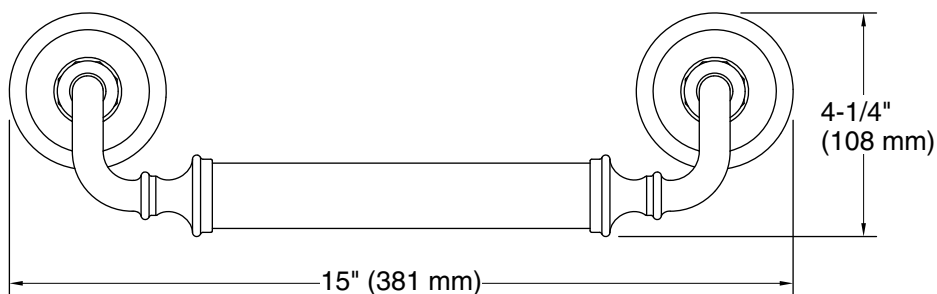

Features

- 12" (305 mm) bar.
- Provides minimum 300 lb. load capacity.
- Coordinates with traditional-style KOHLER® faucets and showering components.

Material

- Premium metal construction for durability and reliability.
- KOHLER finishes resist corrosion and tarnishing.

Technical Information

All product dimensions are nominal.

Installation Type: Wall-mount

Material: Zinc, Stainless Steel

Notes

Measure your actual product for roughing-in details.

WARNING: Risk of personal injury. The wall plates on the grab bar must be mounted to a brace between the wall studs. This will ensure that the weight of the user is adequately supported.