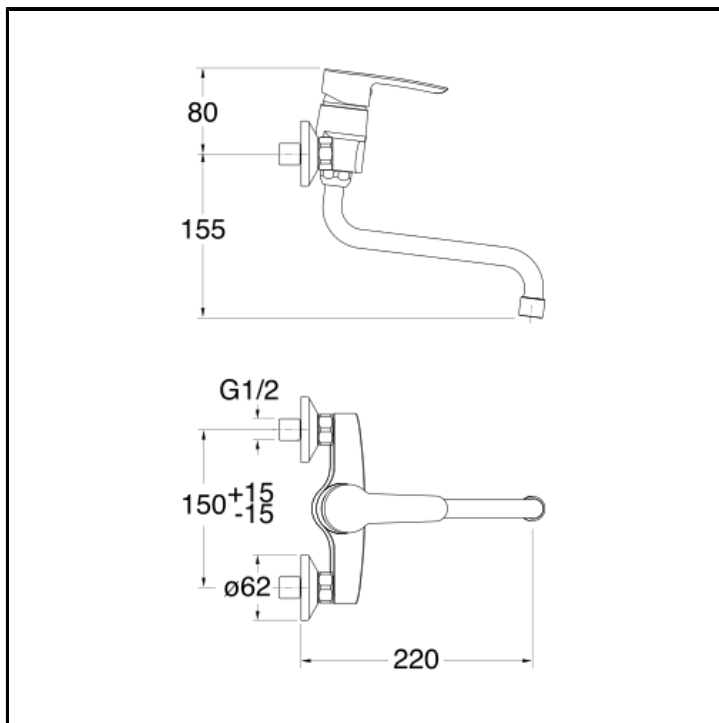

CRIGN400

Wall mounted single lever kitchen mixer with front lever

FINITURE

- White
- Chrome
- Shaded

FEATURES FROM TECHNOLOGIES

-

COMMAND

- Monocontrol