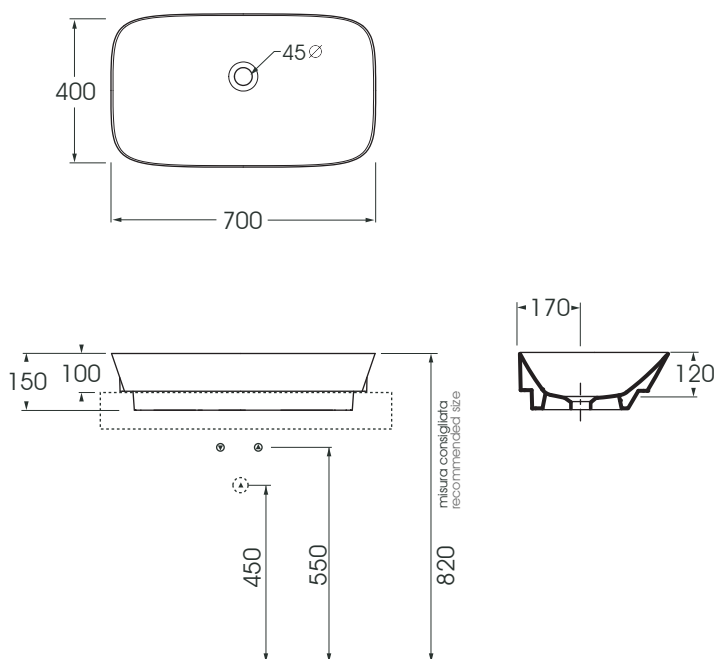

PRLN07040000

lavabi/washbasin

codice
code

Lavabo Prua 70 senza foro appoggio/incasso.
Prua cm 70 over counter/inset no hole washbasin.

biancolucido/ shiny white

PRLN07040000BI

CM 70x40xh15

plt italy pz.28 - plt export pcs.18

kg 16

scala/scale 1:20 dimensioni/dimensions in mm

Complementi/complements:

Codice
code

Piletta automatica ribassata senza troppo pieno
Flat automatic waste system without over flow

PILA

kg 0,5

TECHNICAL SHEET n°: 01	DESIGNER: MARCO ZITO	CODE: PRLN07040000	Azzurra sanitari in ceramica S.p.a. via Civita Castellana snc 01030 Castel S.Elia (VT) - ITALY Tel.+39.0761 518155 Fax.+39.0761 514560	
SHEET FORMAT: A4	ISO	REVISION: 02	SCALE:	DATE: 08/08/2018
REGULATIONS: CE EN 14688 / EN31 / Dop-14688 *				
All the measurements respect the tolerances provided by the "AZZURRA QUALITY GUIDELINES".				