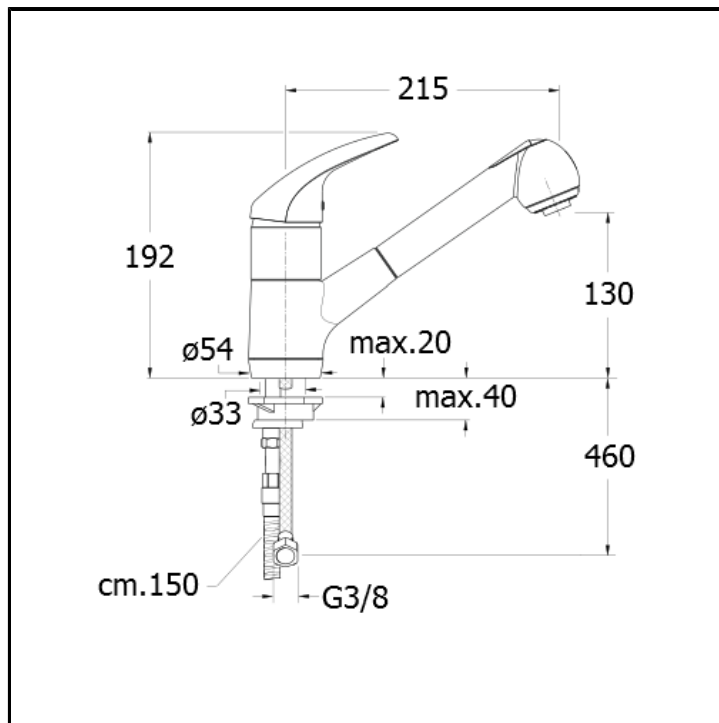

CRIKO530

■ CRISTINA
RUBINETTERIE

Single lever kitchen mixer with front lever and pull-out spray

FINITURE

 Chrome

CHARACTERISTICS

- Extractable hand shower

FEATURES FROM TECHNOLOGIES