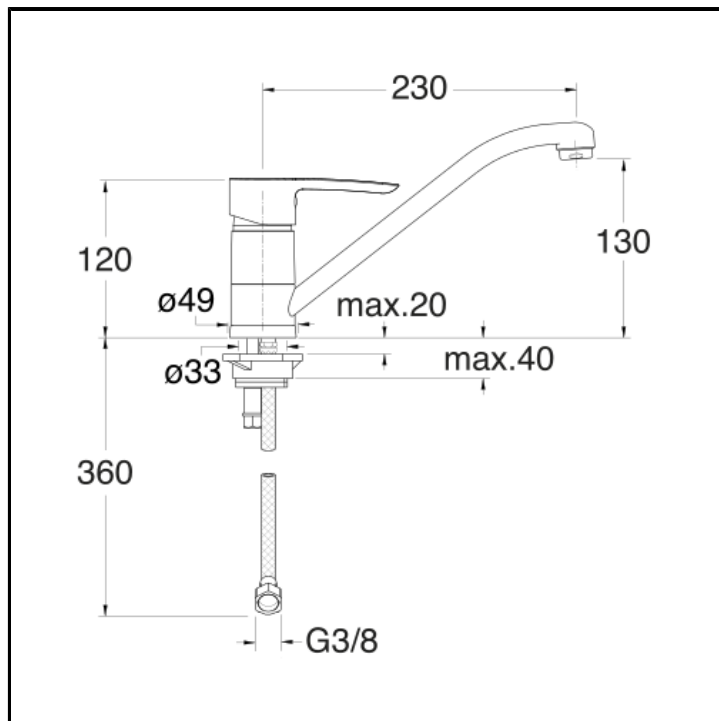

# CRIGN521

Single lever kitchen mixer with front lever